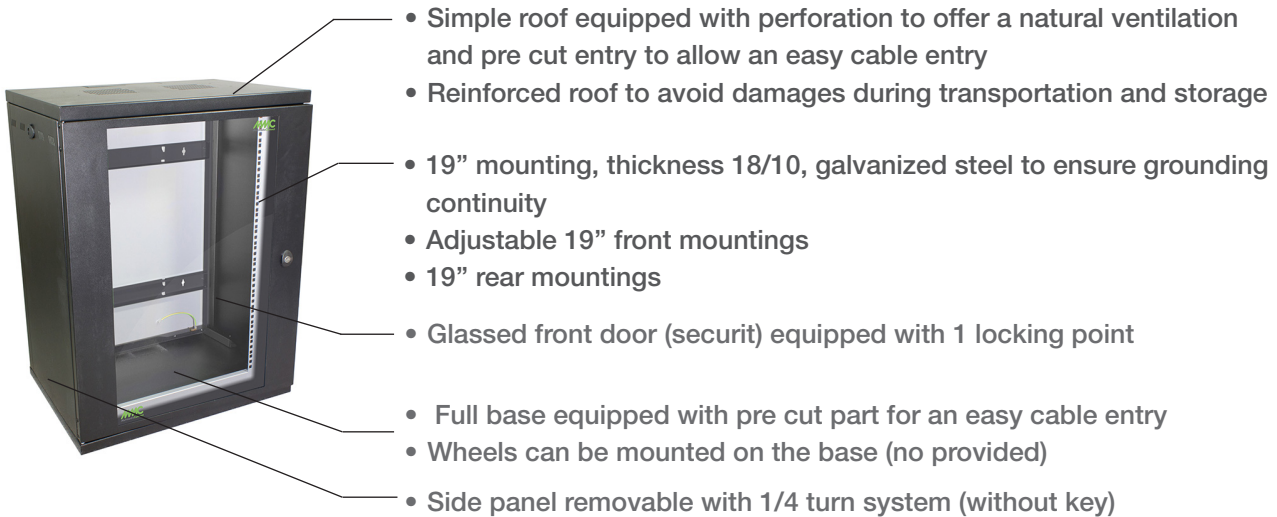

WxCyyP600

19" wall cabinet depth 600 - mounted or unmounted

Benefits

- Loading capacity 60Kg
- Flatpack mode :
 - Fast assembly < 10min
 - Easy wall mounting : 1 person

STRONG MECHANICAL STRUCTURE

- Steel cabinet frame 20/10
- Loading capacity 60Kg
- Reinforced bar from height 13U offering an excellent stability even in case of maximale charge

INNOVATIVE FLAT PACK

- Wall cabinet available with an innovative flat pack mode : must be fixed on the wall in order to be assembled
- Cabinet assembly less than 10minutes by 1 person
- Easy wall fixation