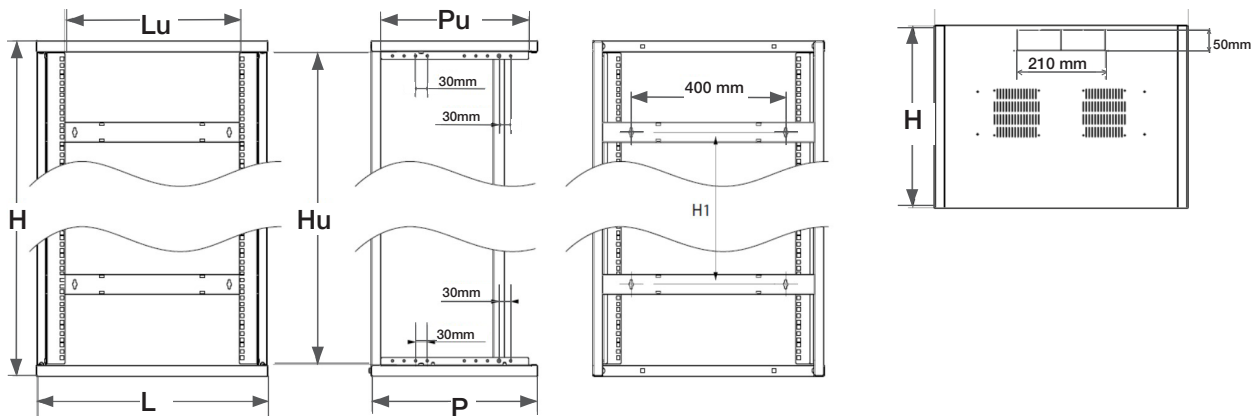

WxCyyP600

19" wall cabinet depth 600 - mounted or unmounted

Benefits

- Loading capacity 60Kg
- Flatpack mode :
 - Fast assembly < 10min
 - Easy wall mounting : 1 person

STRONG MECHANICAL STRUCTURE

- Steel cabinet frame 20/10
- Loading capacity 60Kg
- Reinforced bar from height 13U offering an excellent stability even in case of maximale charge

INNOVATIVE FLAT PACK

- Wall cabinet available with an innovative flat pack mode : must be fixed on the wall in order to be assembled
- Cabinet assembly less than 10minutes by 1 person
- Easy wall fixation

WxCyyP600

19" wall cabinet depth 600 - mounted or unmounted

DIMENSIONS

P/N	H	Hu	L	Lu	P	Pu	WEIGHT
WxC10P600	520	323	600	450	620	576	18.5 Kg
WxC13P600	655	456	600	450	620	376	20.2 Kg
WxC16P600	787	591	600	450	620	376	22.4 Kg
WxC22P600	1054	723	600	450	620	576	29.4 Kg

FLAT PACK DIMENSION

P/N	HEIGHT	WIDTH	DEPTH	WEIGHT
WUC10P600	220	650	650	19.6 Kg
WUC13P600	220	640	700	21.8 Kg
WUC16P600	270	820	630	24 Kg
WUC22P600	220	1090	630	29.5 Kg

WxCyyP600

19" wall cabinet depth 600 - mounted or unmounted