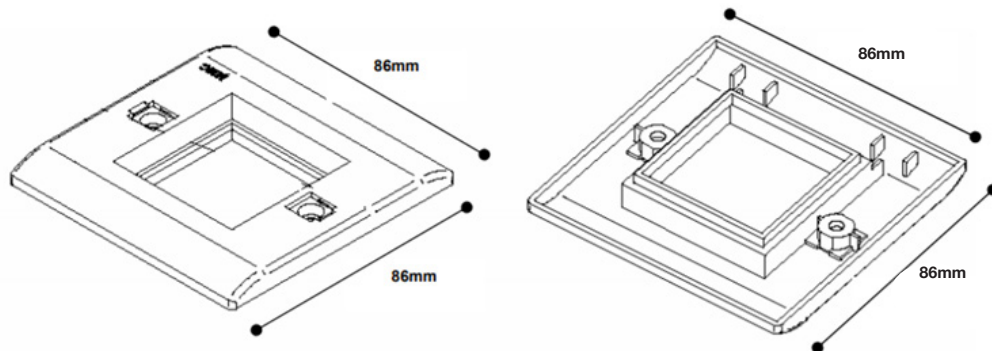

3D DRAWINGS

RELATED PRODUCTS

REF	DESCRIPTION
MK645xC	45x45 faceplate for 1 or 2 connectors - MK range
BC45xC	45x45 faceplate for 1, 2 or 4 connectors - BC range

ORDERING INFORMATION

REF	DESCRIPTION	PACKAGING
WPF45R9003	86x86mm faceplate for integration of 45x45 faceplate "mosaic"	10