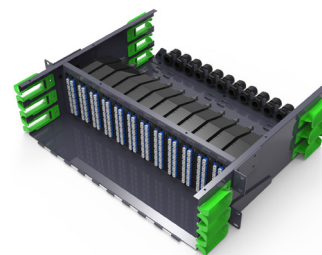

UHDK7MTPxxyyywww

MTP cassettes 12fo & 24fo for 19" UHD Panel

+ BENEFITS

- Performance: Each MTP cassette is cabled with Base 12 and receives 12 or 24 fibers by cassette
- The cassettes are assembled with 1 or 2 MTP
- Easy installation : Plug and play system
- Ultra-High Density: from 12 to 24 fibers per cassette

It perfectly fulfills the needs in fast and performance of Storage Area Networks (SAN).
The plug and play connection offers a real installation facility.

Available in LC Duplex 06 LCD for UHD 1U Panel or 12 LCD for UHD 3U, the UHDK7MTP will offer a real high density of ports.

WEIGHT : 0,057 Kg (cassette 12c)

0,106 Kg (cassette 24c)

PACKAGING: Unit

PERFORMANCE

CONNECTOR
IEC-61754-20 (LC connecteurs)
IEC-61754-7 (MPO/MTP cable connectors)
TIA 568/EIA-604-5
TIA/EIA-455-21a

SYSTEM
TIA/EIA - 568 - C.3
ISO 11801 Ed3
EN 50173

RELATED PRODUCTS

UHD PANEL 1U144C

JLCLCUPPTSOS2

UHD PANEL 3U288C

DESCRIPTION	PART NUMBER	PACKAGING
UNLOADED UHD PANEL RANGE		
1U Ultra High Density 19" Telescopic Panel up to 144FO	UHD PANEL 1U144C	Unit
3U Ultra High Density 19" Telescopic Panel up to 288FO	UHD PANEL 3U288C	Unit