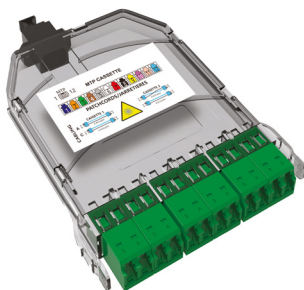

UHDK7MTPxxyyywww

MTP cassettes 12fo & 24fo for 19" UHD Panel

+ BENEFITS

- Performance: Each MTP cassette is cabled with Base 12 and receives 12 or 24 fibers by cassette
- The cassettes are assembled with 1 or 2 MTP
- Easy installation : Plug and play system
- Ultra-High Density: from 12 to 24 fibers per cassette

UHDK7MTP06LCADOS2

UHDK7MTP12LCADOS2

APPLICATIONS

This range of MTP cassettes is purely dedicated for Ultra-High Density applications such as Data Center networks, but can obviously be used in other types of networks than needs high density and modularity as LANs.

It perfectly fulfills the needs in fast and performance of Storage Area Networks (SAN).
The plug and play connection offers a real installation facility.

Available in LC Duplex 06 LCD for UHD 1U Panel or 12 LCD for UHD 3U, the UHDK7MTP will offer a real high density of ports.

STANDARD

PROTECTION ENVIRONNEMENTAL PROTECTION: RoHS et SvHC compliant

MECHANICAL PROPERTIES

MATERIAL : ABS-PC

DIMENSIONS : L 95 mm x P 120 mm x H 12 mm (Cassette UHD 12c)

L 101mm x P 120 mm x H 33 mm (Cassette UHD 24c)