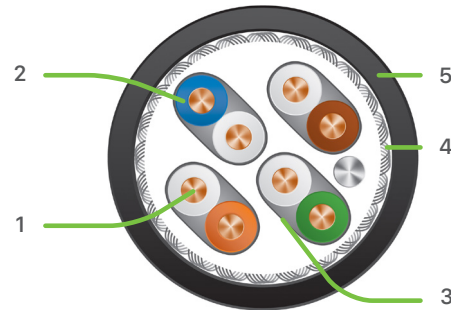

SF5004SHA26IOx

CAT6A cable S/FTP AWG26 4 pairs - LSZH sheath - Indoor/Outdoor

+ BENEFITS

- Easy IP equipment connection: thanks to its AWG26 diameter
- Adapted to indoor and outdoor installations thanks to black LSZH sheath.
- Excellent electromagnetic immunity thanks to the double shielding

1. Conductor : Solid bare copper AWG26
2. Insulation : PE Skin-Foam-Skin
3. Drain wire : Aluminium/Polyester foil ; Coverage 100%

4. General Shield: Tinned copper braid
5. Outer Jacket : LSZH Black RAL 9005

DESCRIPTION / APPLICATIONS

SF5004SHA26IOx cable, S/FTP type, is used on secure IP links: outdoor, indoor, IP cameras or other IP terminals; thanks to it's AWG26 diametre. It's reduced copper diameter, facilitate the RJ45 plugs connection.