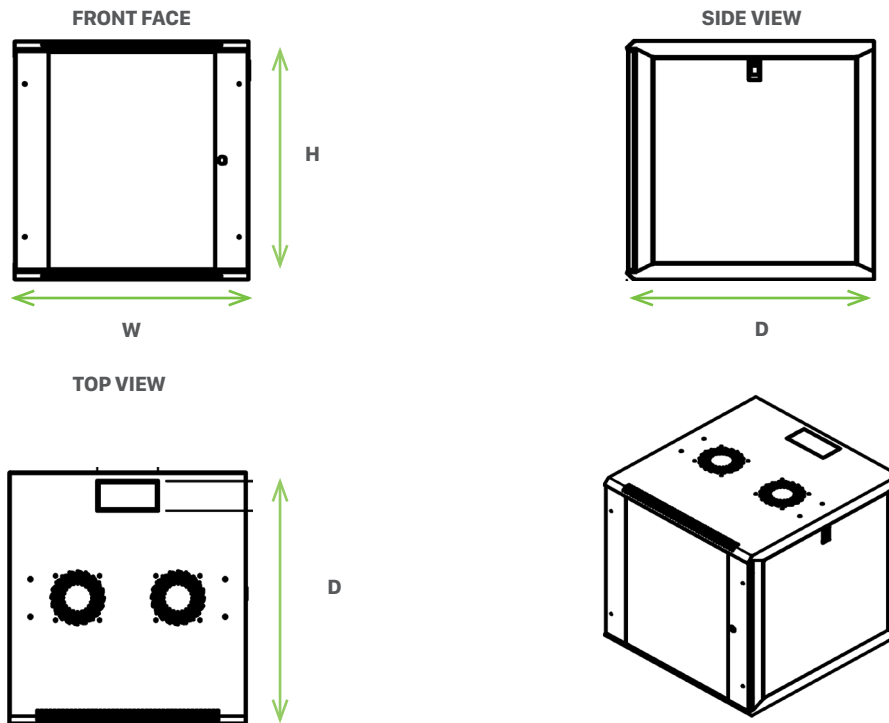

### + BENEFITS

- Loading capacity up to 5 kg per unit.
- 4 Galvanized steel 19" mounting: automatic mass recovery
- Discret and nice design to integrate easily in the environment

## APPLICATIONS

The 19" wall cabinet LKOFF has an elegant design and can be installed in all office environments while offering a perfect starting point for cabling distribution. It's delivered assembled which saves time during the installation.

## DESCRIPTION

- Black 19" Wall cabinet RAL 9005
- smoked glass front door
- Removable and reversible front door
- Door with 1 point lock
- Side panels: 1 locking point without key
- 4 mountings (front and back)
- Natural ventilation throught perforation of the top side and front of the wall cabinet
- Pre-cut for cable entry (dust brushes provided)
- Loading capacity 5 kg by unit

## DRAWINGS AND DIMENSIONS