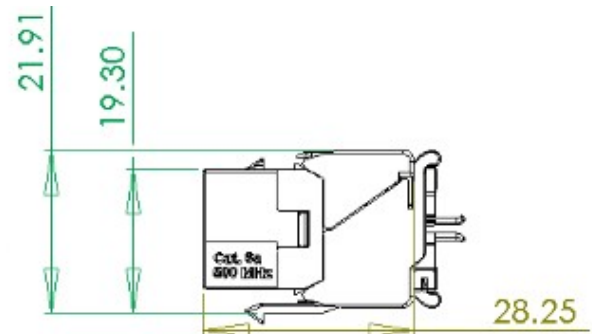

### TECHNICAL PROPERTIES

IDC :	Bronze + Platine / Cu + SnPb 80 $\mu$
Solid and flexible wires	AWG 26 to AWG 23
Maximum insulation diameter :	1.3 mm
Maximum cable diameter :	8.5mm
Contacts :	Bronze, Platine Ni and Au 1.2 $\mu$ m
Body	Polycarbonate
Color code	568 B

### ELECTRICAL PROPERTIES

Contact resistance :	< 20 m $\Omega$ IEC 60512-2-1 Test 2a
Input/Output resistance :	< 200m $\Omega$ IEC 60512-2-1 Test 2a
Insulation resistance :	> 500M $\Omega$ @100V DC IEC 60512-3-1 Test 3a
Voltage :	> 1000V DC contact to contact (IEC 60512-4-1 Test 4a Method A)
Insertion cycle :	> 1000
Operating voltage :	< 72V DC
Capacity of power :	< 30W
Operating Temperature :	-40°C to +70°C

### 3D DRAWINGS