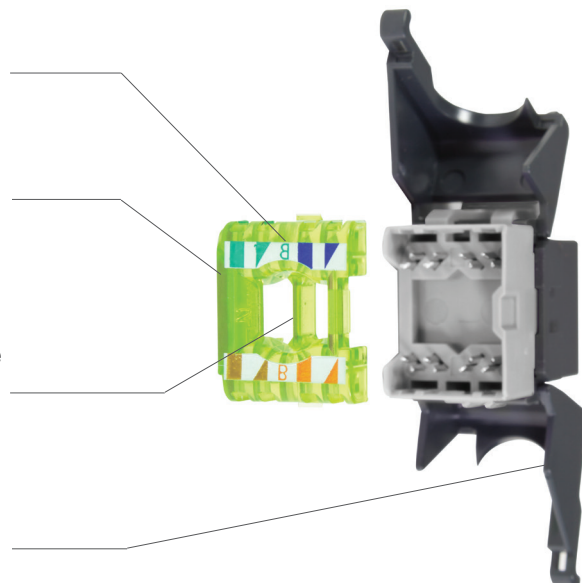

## Benefits

- Tool less CAT6 UTP RJ45 modular jack
- Link compliant
- Low depth

Wiring cap offering color code TIA 568B

Translucent wiring cap to facilitate the visual cabling inspection

Termination through a wiring cap equipped with an insert to facilitate the wire management and reduce the untwisted length : optimisation of the NEXT

Two wings to offer a simple connector locking (no loose part)

### TECHNICAL PROPERTIES

IDC :	Bronze + Platine / Cu + SnPb 80 $\mu$
Solid and flexible wires	AWG 26 to AWG 23
Maximum insulation diameter :	1.3 mm
Maximum cable diameter :	8.5mm
Contacts :	Bronze, Platine Ni and Au 1.2 $\mu$ m
Body	Polycarbonate
Color code	568 B