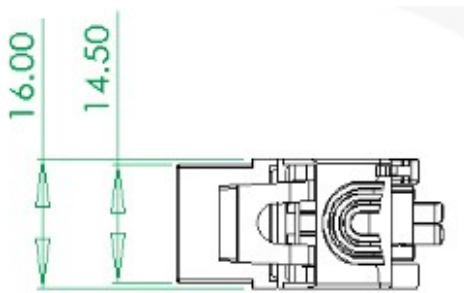

### TECHNICAL PROPERTIES

IDC :	Bronze + Platine / Cu + SnPb 80 $\mu$
Solid and flexible wires	AWG 26 to AWG 23
Maximum insulation diameter :	1.3 mm
Maximum cable diameter :	8.5mm
Contacts :	Bronze, Platine Ni and Au 1.2 $\mu$ m
Body	Polycarbonate
Color code	568 B

### ELECTRICAL PROPERTIES

Contact resistance :	< 20 m $\Omega$ IEC 60512-2-1 Test 2a
Input/Output resistance :	< 200m $\Omega$ IEC 60512-2-1 Test 2a
Insulation resistance :	> 500M $\Omega$ @100V DC IEC 60512-3-1 Test 3a
Voltage :	> 1000V DC contact to contact (IEC 60512-4-1 Test 4a Method A)
Insertion cycle :	> 1000
Operating voltage :	< 72V DC
Capacity of power :	< 30W
Operating Temperature :	-40°C to +70°C

### 3D DRAWINGS