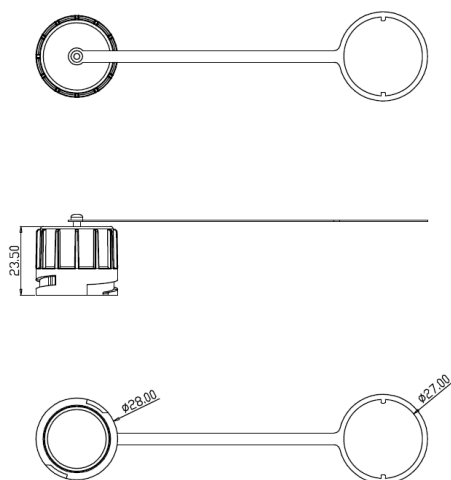

I4CAPPLUG

SEALING CAP FOR RJ45 PLUG

+ BENEFITS

- IP68 protection level suitable to harsh environments : dustproof & waterproof
- Screw cap locking 1/4 turn
- Attachment cord included
- Extended immersion

DESCRIPTION / APPLICATIONS

- Waterproof and dustproof cap for circular modules RJ45 Industrial Ethernet
- IP68 protection level
- Suitable to RJ45 plug of Industry 4.0 range

DRAWINGS

- (1) Silicon rubber
- (2) Cap in PA66

ORDER INFORMATION

P/N	DESCRIPTION	PACKAGING
I4CAPPLUG	RJ45 PLUG CAP	Unit

ASSOCIATED PRODUCT

I4PLUGIP68
PLUG RJ45 CAT6A IP68

I4PLST6AFSIP68
FIELD PLUG RJ45 IP68 CAT6A SHIELDED