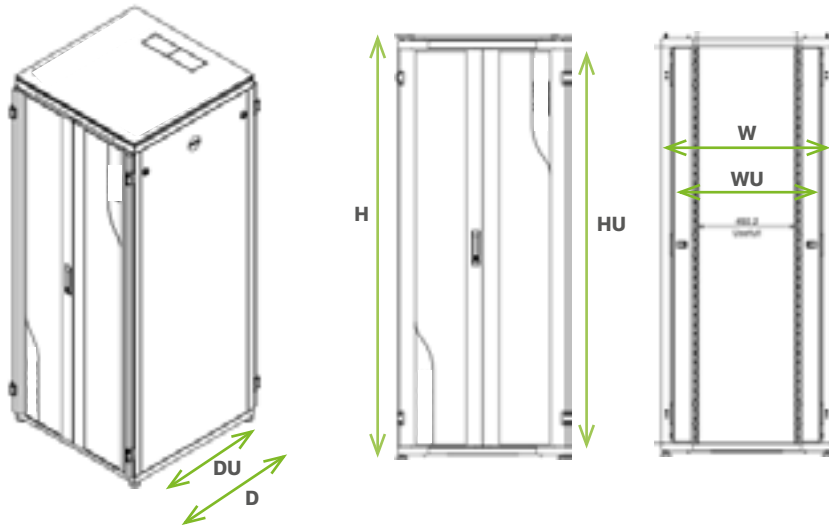

ES642XX

19" Cabling cabinet 42U Essential 6 line

RAL7016

650Kg

42U

800x600
800x800
800x1000

+ BENEFITS

- Loading capacity up to 650Kg
- Double glazed front door for a better access to the cabinet
- 4 front and rear mountings 19"

DESCRIPTION / APPLICATIONS

STRONG MECHANICAL STRUCTURE

- Frame 20/10 thickness offers an excellent stability to the cabinet even in the case of maximum loading
- 3 reinforced bars to offer a loading capacity tested up to 650Kg

- Equipped roof with perforation for natural ventilation and pre cut entry to offer access to inside the cabinet
- Reinforced roof to avoid any steel distortion
- 4 19" front and rear mountings, 20/10 thickness
- Hole management cable available associating ACRINGS6 patchcords
- Numbering of U in the two ways : cabling is easier if you start from top or bottom
- Adjustable mounting depth
- Double glazed front door
- Front doors with key lock
- 270° opening of door for a better cabinet accessibility
- Quick release side and rear panel with 1/4 turn (without key)
- Rear panel
- Empty base for full access inside the cabinet

DRAWINGS AND DIMENSIONS

PART NUMBER	H	Hu	W	Wu	D	Du
ES64286	1990	1867	809	726	676	610
ES64288	1990	1867	809	726	876	810
ES642810	1990	1867	809	726	1076	1010

RELATED PRODUCTS

SHELVES		
	BSERVPF720G	19" fixed plate 1U for Server cabinet depth 720mm
	49PM1U250G	19" modem shelf 1U depth 250mm
	BPFxU450AD	Fixed 19" adjustable shelf : 1U for 450mm depth and 2u for 550mm depth (with rear mounting)
	BPG1Uxxx	19" sliding shelf 1U 350 or 550mm depth (with rear mounting associated)
ACCESSORIES		
Electrical	BMASSE19	19" grounding kit for cabinet
Ventilation element	ACBxV	Block of 2 or 4 ventilators for roof installation
	ACTHERMOST	Thermostat for ACBxV fan
Mechanical element	ACCASTOR	4 wheels set for Essential and Technic cabinet
	ACJUNCTION	Junction kit for 19" cabinet
	ACRINGS6	Set of 6 rings for the cable management (only for mounting of 800mm width)