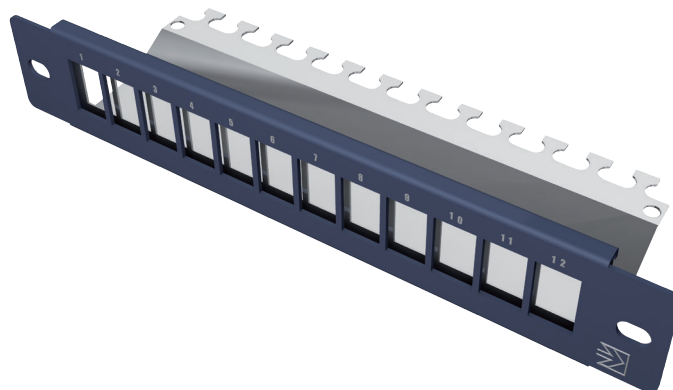

DC10PAN1UK

10" panel for 12 ports – 1U

DESCRIPTIONS

- Empty panel for 12 RJ45 connectors
- Integrated rear cable support
- Steel sheet 15/10
- Direct grounding on right mounting
- Paint powder epoxy Anthracite grey RAL 7016

3D DRAWINGS

ORDERING INFORMATION

REF	DESCRIPTION	PACKAGING
DC10PAN1UK	10" panel for 12 ports – 1U	Unit