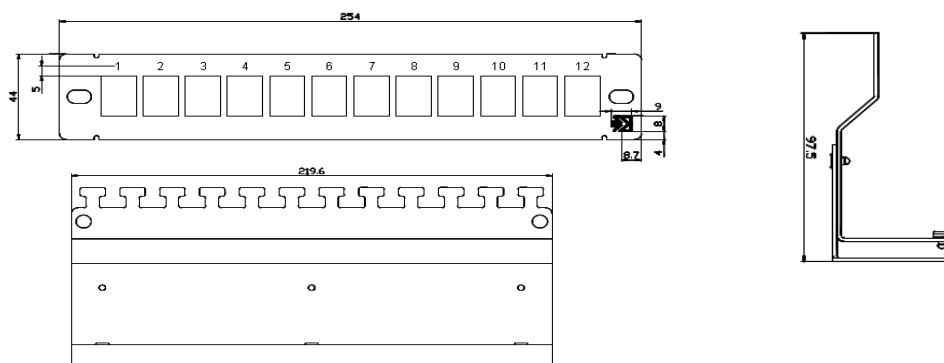

DC10PAN1UK

10" panel for 12 ports – 1U

DESCRIPTIONS

- Empty panel for 12 RJ45 connectors
- Integrated rear cable support
- Steel sheet 15/10
- Direct grounding on right mounting
- Paint powder epoxy Anthracite grey RAL 7016

3D DRAWINGS

ORDERING INFORMATION

REF	DESCRIPTION	PACKAGING
DC10PAN1UK	10" panel for 12 ports – 1U	Unit