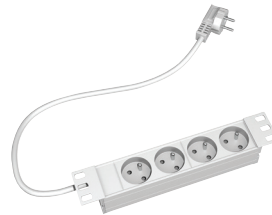

**Assembled
in France**

DESCRIPTION / APPLICATIONS

- This kit is the ideal CAT6A solution for Internet or Ethernet network installation up to 24 outlet points (if adding 2 RJ45 panels)
- Thanks to its tool-less RJ45 connectors and Cat6A 50cm cords, the space in the cabinet is optimized.

COMPOSITION

- Wall mounted 10" cabinet
- 300x300x315mm
- Securit glass door

- 8 shielded CAT6A RJ45 modular jack
- Keystone format
- Tool-less termination

- 1 Patch panel 8 RJ45 RAL 7016 - 1U

- 8 CAT6A RJ45 patch cords S/FTP grey, 50cm

- 10 screws type M6*14 with cage nuts

- 10" power unit distribution 220V
- 4 sockets french style

ORDERING INFORMATION

REF	DESCRIPTION	PACKING
ASBNEP1601	10 " Cat6A communication pack for small business or residential	Unit