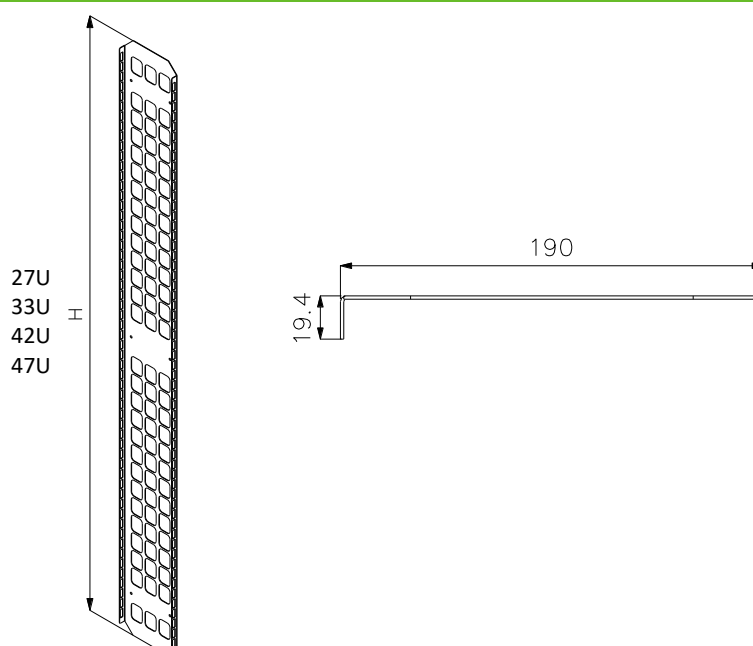

## REF: ACCABLTRxxxyyyz

Cable tray for Technic and Server Cabinet – width 200 or 300mm

### Descriptions

- Cable tray for Technic and Server cabinet
- Width available: 200mm or 300mm
- Can be fixed on the three reinforced bad with screws type M6
- Material : steel 15/10
- RAL 7016 or 9005
- On 600mm width cabinet only the cable tray with 200mm width can be fixed

### Dimensions

**Ordering information**

Part number	Designation	Packaging
<b>ACCABLTR27yyy</b>	Cable tray RAL7016 27U	Unit
<b>ACCABLTR33yyy</b>	Cable tray RAL7016 33U	Unit
<b>ACCABLTR42yyyz</b>	Cable tray RAL7016 42U Replace z by N letter : Cable tray RAL9005 42U	Unit
<b>ACCABLTR47yyyz</b>	Cable tray RAL7016 47U Replace z by N letter : Cable tray RAL9005 47U	Unit
<i>Replace yyy by the width needed : 200 ou 300</i>		