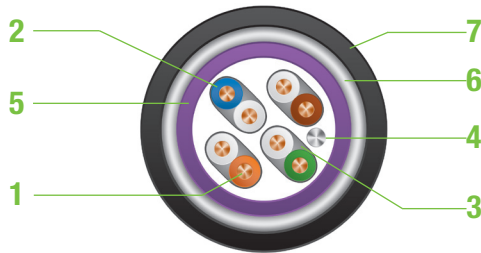

## 5254ARPE

U/FTP CAT6A 4 pairs armored cable 525MHz PE sheath

- 1. **Conductor** : solid bare copper AWG23
- 2. **Insulation** : PE Skin Foam Skin
- 3. **Individual shield** : Aluminum/Polyester foil - coverage 110%
- 4. **Drain wire** : Solid tinned copper
- 5. **Internal sheath** : LSZH - RAL 4001
- 6. **Armor** : Corrugated steel tape
- 5. **Outer sheath** : PE - Black RAL 9005

## DESCRIPTIONS

The 5254ARPE cable is used in full shielded structured cabling system, in case of special configuration. His steel armour and his PE external jacket allows a burried application or outside link in environnement which required a high rodent protection.

Its performances exceed the limits required by current standards thanks to its excellent high-speed and error free transmission up to 525 Mhz.