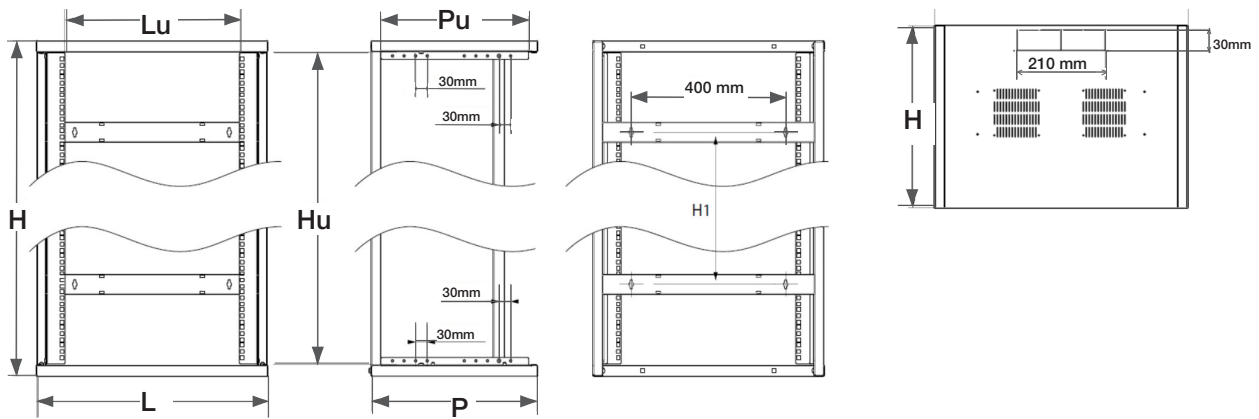

### STRONG MECHANICAL STRUCTURE

- Steel cabinet frame 20/10
- Loading capacity 60Kg
- Reinforced bar from 13U height offering an excellent stability even in case of maximale charge

## DIMENSIONS

P/N	H	Hu	L	Lu	P	Pu	WEIGHT
WxC07P400	387	323	600	450	420	376	11.6 Kg
WxC10P400	520	456	600	450	420	376	13.7 Kg
WxC13P400	655	591	600	450	420	376	15.9 Kg
WxC16P400	787		600	450	420	376	17.9 Kg