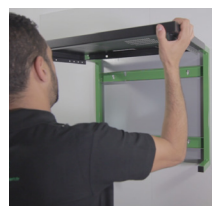

### INNOVATIVE FLAT PACK

- Wall cabinet available with an innovative flat pack mode : must be fixed on the wall in order to be assembled
- Cabinet assembly less than 10minutes by 1 person
- Easy wall fixation