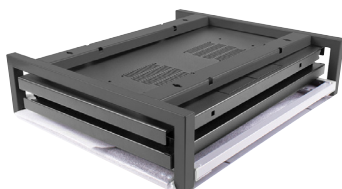

## Benefits +

- Loading capacity 60Kg
- Flatpack mode :
  - Fast assembly < 10min
  - Easy wall mounting : 1 person

### STRONG MECHANICAL STRUCTURE

- Steel cabinet frame 20/10
- Loading capacity 60Kg
- Reinforced bar from 13U height offering an excellent stability even in case of maximale charge

### INNOVATIVE FLAT PACK

- Wall cabinet available with an innovative flat pack mode : must be fixed on the wall in order to be assembled
- Cabinet assembly less than 10minutes by 1 person
- Easy wall fixation