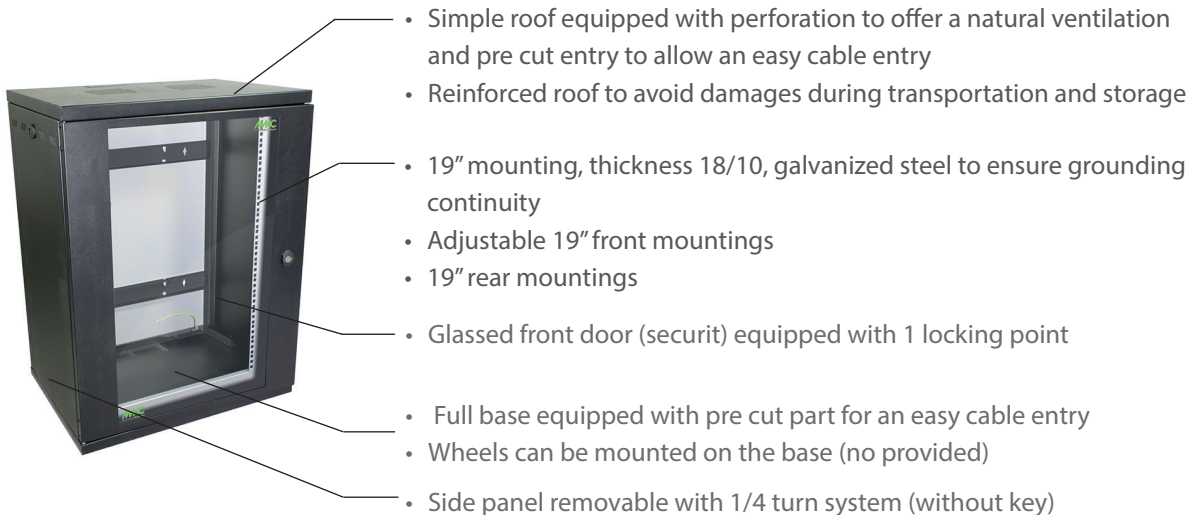

WxCyyP600

19" wall cabinet depth 600 - mounted or unmounted

Benefits

- Loading capacity 60Kg
- Flatpack mode :
 - Fast assembly < 10min
 - Easy wall mounting : 1 person

STRONG MECHANICAL STRUCTURE

- Steel cabinet frame 20/10
- Loading capacity 60Kg
- Reinforced bar from height 13U offering an excellent stability even in case of maximale charge

INNOVATIVE FLAT PACK

- Wall cabinet available with an innovative flat pack mode : must be fixed on the wall in order to be assembled
- Cabinet assembly less than 10minutes by 1 person
- Easy wall fixation