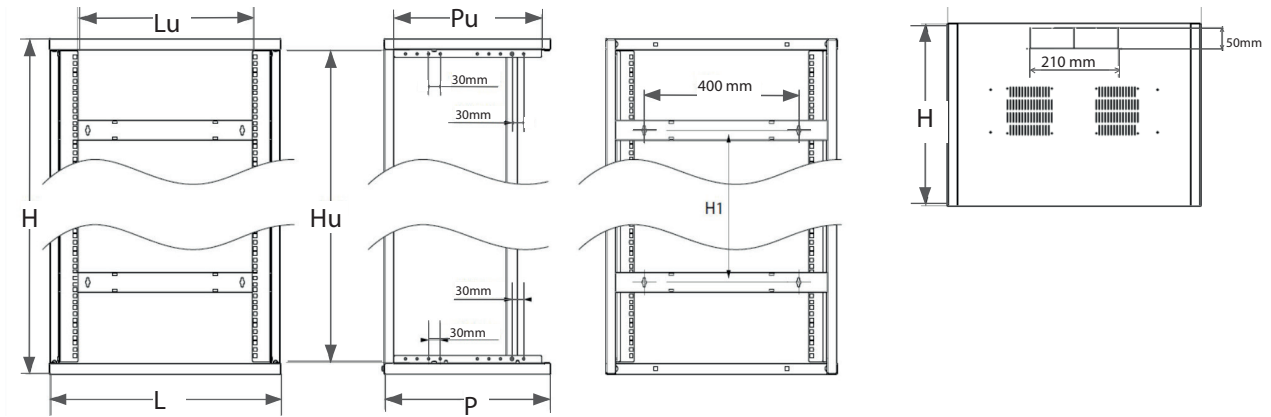

WxCyyP600

19" wall cabinet depth 600 - mounted or unmounted

Benefits

- Loading capacity 60Kg
- Flatpack mode :
 - Fast assembly < 10min
 - Easy wall mounting : 1 person

STRONG MECHANICAL STRUCTURE

- Steel cabinet frame 20/10
- Loading capacity 60Kg
- Reinforced bar from height 13U offering an excellent stability even in case of maximale charge

INNOVATIVE FLAT PACK

- Wall cabinet available with an innovative flat pack mode : must be fixed on the wall in order to be assembled
- Cabinet assembly less than 10minutes by 1 person
- Easy wall fixation

WxCyyP600

19" wall cabinet depth 600 - mounted or unmounted

DIMENSIONS

P/N	H	Hu	L	Lu	P	Pu	WEIGHT
WxC10P600	520	323	600	450	620	576	18.5 Kg
WxC13P600	655	456	600	450	620	576	20.2 Kg
WxC16P600	787	591	600	450	620	576	22.4 Kg
WxC22P600	1054	723	600	450	620	576	29.4 Kg

FLAT PACK DIMENSION

P/N	HEIGHT	WIDTH	DEPTH	WEIGHT
WUC10P600	220	650	650	19.6 Kg
WUC13P600	220	640	700	21.8 Kg
WUC16P600	270	820	630	24 Kg
WUC22P600	220	1090	630	29.5 Kg

WxCyyP600

19" wall cabinet depth 600 - mounted or unmounted