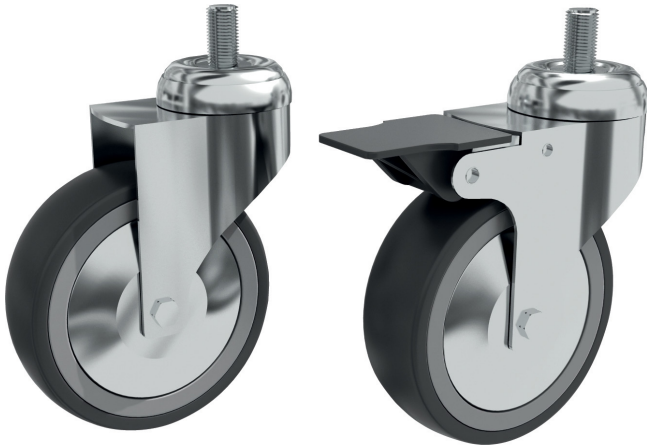

## WMCWHEEL

Wheels for MMC wall cabinet

### DESCRIPTIONS

- Kit composed with 4 wheels : 2 wheels are equipped with brake
- Loading capacity : 160kg in movement and 320kg in static
- Height have to be add to the cabinet on wheels : 110mm

### ORDERING INFORMATION

P/N	DESCRIPTION	PACKING	WEIGHT
WMCWHEEL	4 WHEELS FOR MMC WALL MOUNTED CABINET	UNIT	1.4 KG