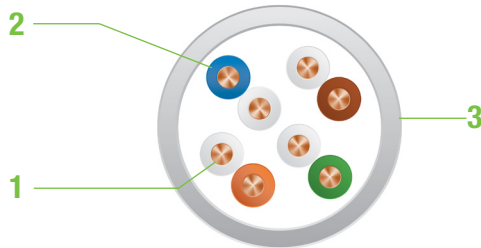

VGBxy

CAT5e U/UTP 4 or 2x4 pairs cable PVC sheath

- 1. **Conductor** : solid bare copper AWG24
- 2. **Insulation** : PE HD
- 3. **Outer sheath** : PVC - RAL 7035

DESCRIPTIONS

The U/UTP, VGBx data cable used in structured cabling system, for horizontal or vertical (Backbone) configuration. It constitutes the base of a high rate network, with a maximum rate of 1Gbps.

VGBxy

CAT5e U/UTP 4 or 2x4 pairs cable PVC sheath

ENVIRONMENTAL PROPERTIES

CPR Level	Eca
Fire behaviour	IEC 60332-1
Operating Temperature	-20°C / +70°C
Minimum bending radius	8 x cable diameter
Compliant to RoHS	