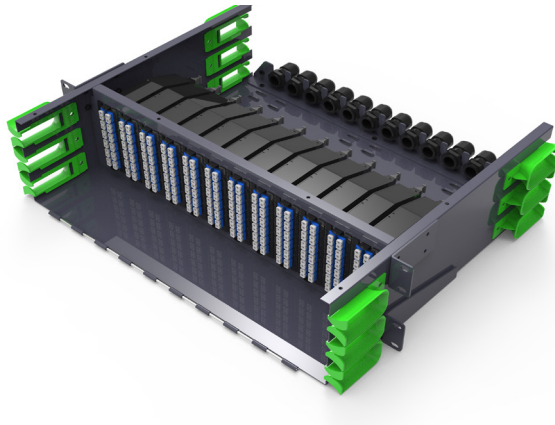

RELATED PRODUCTS

UHDPANEL3U288C

PART NUMBER	DESCRIPTION	PACKAGING
NON LOADED UHD PANEL RANGE		
UHDPANEL3U288C	19" 3U Ultra High Density optical panel up to 288C	Unit
UHDFUOB	Obturator	Unit

ORDERING INFORMATION

PART NUMBER	DESCRIPTION	PACKAGING
LOADED ADAPTER PLATES WITH ADAPTERS		
Loaded adapter plate with 6 or 12 adapters	UHDFExxAyyyywww	Unit
Replace xx by the types of adapters	6 (MTPS) or 12 (SCS, LCD)	
Replace yyy by the types of adapters	SCS, SCAS, LCD, LCAD, MTPS	
Replace www by the performance of adapters	OS2, OM3, OM4, OM5