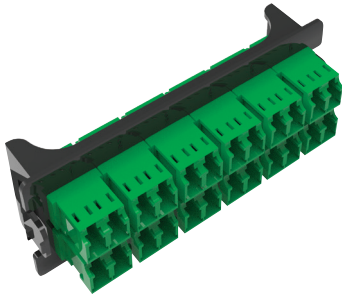

## UHDFExxAyyywww

Adapter plates for 19" 3U UHD Panel

### + BENEFITS

- Adapter plate for 6 or 12 SC,LC or MTP adapters
- Modularity: possible combinations on the same panel SCD and/or LCD and/or MTP
- Simplicity of installation: clips on the panels
- Ultra High Density: Capacity: 288 FO

## APPLICATIONS

This range of adapter plate is purely dedicated for 3U UHD panel and for Ultra-High Density applications such as Data Centers.

The easy adapters installation by a simple clips offers a variety of possible combinations on a same panel and a big modularity.

## MECHANICAL PROPERTIES

**MATERIAL :** ABS-PC

**SYSTEM :** Screwless fixing

**DIMENSIONS :** L 101 mm x P 34 mm x H 33 mm

**WIEGHT:** 0,053 Kg

**PACKAGING:** Unit