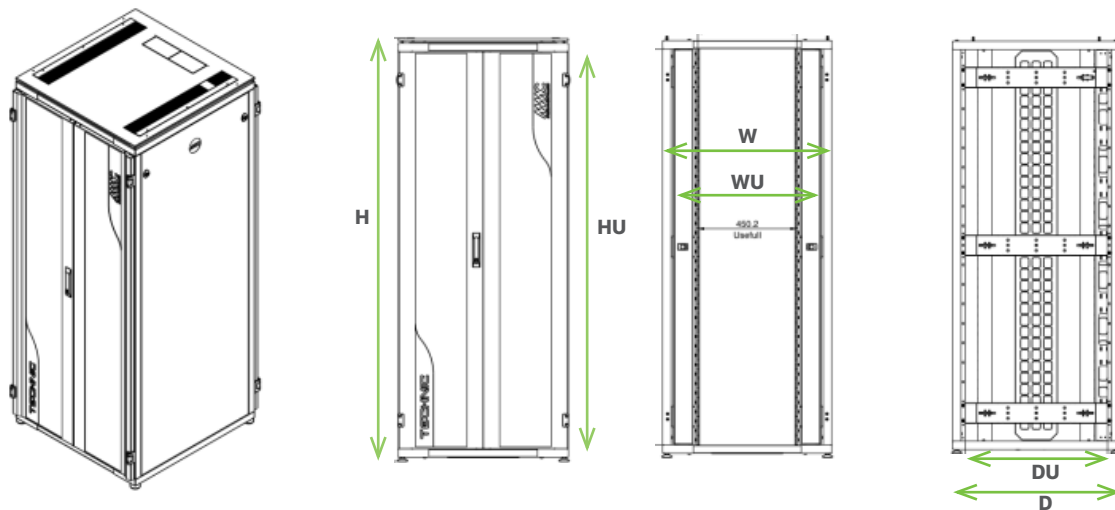

TMxxyy

19" floor standing cabinet - Technic 1000

TECHNIC 1000

+ BENEFITS

- Load capacity tested at 1250 Kg
- Mechanical structure on aluminum corner : excellent stability of the cabinet
- Additional 12U available on 19" (width 800)
- Vertical cable management for patch cords

600x600 / 600x800
800x600 / 800x800
800x1000

Tested at 1250 Kg

27U / 33U / 42U / 47U

DESCRIPTION / APPLICATIONS

ENHANCED MECHANICAL STRUCTURE

- Welded aluminium trihedral angles enabling an excellent rigidity and stability of the cabinet even in case of maximum loading
- 6 reinforced bar studied to allow a loading capacity up to 1250kg
- 19" front mounting, 20/10 thickness, in galvanized steel to ensure an electrical continuity to the ground
- Sturdy structure in steel sheet
- Adjustable mounting depth by slide system
- Epoxy Grey painting RAL 7016
- Grounding kit

EASY ACCESSIBILITY

- 270° opening doors for a better cabinet accessibility
- Roof equipped with a precut entry and panel brush allow different entry with a maximal aperture up to 550mm
- Pre cutted aperture on the rear of the roof for a cable entry from the back
- 12U vertical available on the 19" mounting : 3U per mounting
- Possibility to equip the cabinet with vertical cable tray (optional)
- Quick release doors
- Reversible front door
- Secured and tempered glass front door equipped with a 3 points locking mechanism with turning lever lock
- Side panel : easy to release, lockable and removable
- Sliding access panel at the bottom of the cabinet equipped with a rubber seal to avoid cable pinch

RELATED PRODUCT

ACCESSORIES FOR SERVER AND SWITCH

	ITEM	DESCRIPTION
SHELVES	49PM1U250G	19" 1U modem shelf depth 250mm
	BPF1U450AD	19" fixed shelf adjustable in depth - 450mm- 1U
	BPF2U550AD	19" fixed shelf adjustable in depth - 550mm - 2U
	BPG1U350	19" sliding plate 350mm depth 350mm
	BPG1U550	19" sliding plate 350mm depth 550mm