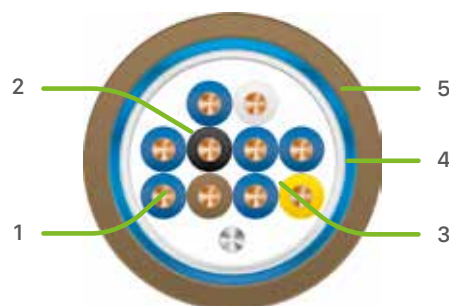

## SYT XXX YY SHC1

Numeric telephonic cable - LSZH C1

### + BENEFITS

- Conform to NF C 32-070 CAT.C1: usable in sensitive environments (nuclear, petrochemistry, boats...)
- High quality shielding : excellent EMC

1. Conductor : Solid bare Copper AWG 20 ou 24
2. Insulation LSZH
3. Tear Wire
4. Shield : aluminium polyester + drain wire