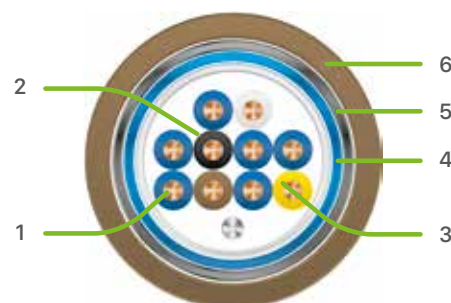

SYT2 XXX YY SHC1

Numeric telephonic cable - Armoured - LSZH C1

+ BENEFITS

- Conform to NF C 32-070 CAT.C1 : usable in sensitive environments (nuclear, petrochemical, boats, ...)
- Anti-rodent steel armor : ideal in outdoor environment
- High quality shielding : excellent EMC

1. Conductor : Solid Bare Copper AWG 20 ou 24
2. Insulation : LSZH
3. Tear wire
4. Aluminium / Polyester foil + Drain Wire

5. Armoured Steel
6. Sheath: LSZH Brown C1 RAL 8003

DESCRIPTION / APPLICATIONS

Telephonic cable for high speed digital links up to 800m.

FIRE : NF C32070 Cat C1

IEC60332-1

IEC 60754-1&2 IEC 61034-1 & 2

ELECTRICAL PROPERTIES

MAX LINEAR RESISTANCE : AWG 20:37Ω/Km
AWG24:96Ω/Km

MUTUAL CAPACITY : <60nF/m

ENVIRONMENTAL PROPERTIES

OPERATING TEMPERATURE: - 10°C → + 70°C