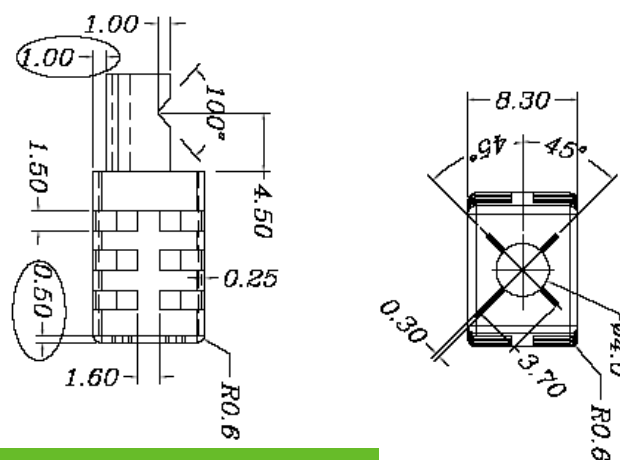

Descriptions

- Boot type surmoulded for RJ45 plug
- Boot available in different color
- Cable diameter accepted : 4 to 7.4 mm

Dimension

Ordering information

Item No	Designation	Packaging
MRJTSN	Black Boots for RJ45 plug	100
MRJTSE	Blue Boots for RJ45 plug	100
MRJTSJ	Boots yellow for RJ45 plug	100
MRJTSE	Boots red for RJ45 plug	100
MRJTSE	Boots green for RJ45 plug	100
MRJTSG	Boots grey for RJ45 plug	100