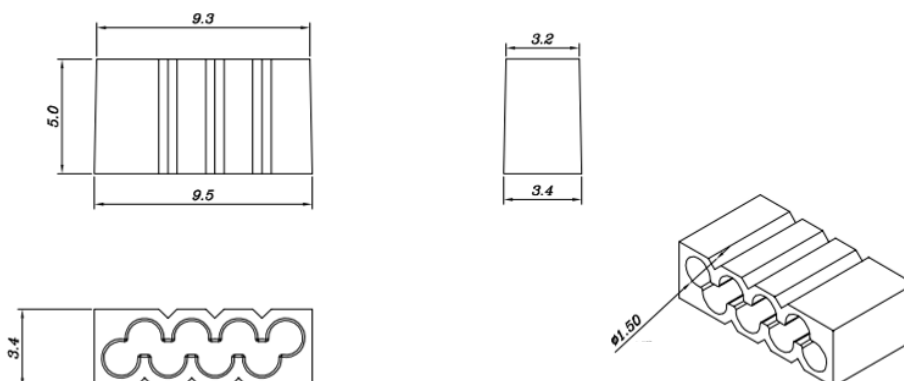

REF: MMCRJ45SC6BW1

Shielded RJ45 CAT6 plug for stranded or solid cable with big wire diameter mini 1.2mm

Related product

Ref	Designation	Conditioning
MRJBWG1	Boots grey for RJ45 – diameter 7.5 mm	100
MRJBWN1	Boots black for RJ45– diameter 7.5 mm	100
MMCP86METBW	Crimp tool for 6/8 contacts modular plug for big wire	Unit

Ordering information

Ref	Designation	Conditioning
MMCRJ45SC6BW1	Shielded RJ45 AT6 plug for big wire – diameter cable mini 1.2 mm	100