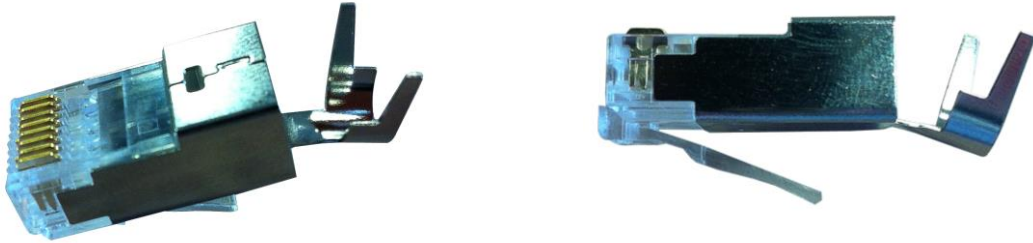

## REF: MMCRJ45SC6BW1

Shielded RJ45 CAT6 plug for stranded or solid cable with big wire diameter mini 1.2mm

### Descriptions

- Shielded RJ45 plug for shielded round stranded or solid cable category 6: **diameter mini 1.2mm**
- Equipped with 3 prongs
- Supplied with insert
- Conductors split on 2 levels in order to ensure a better crosstalk (NEXT)
- 8 positions – 8 contacts
- contact with gold plating 50 $\mu$
- Materials : polycarbonate (UL94V-0 or UL94V-2) -
- Conditioning : by plastic box with 100 pieces

### Electrical properties

Insulation resistance	100M $\Omega$
Durability	200 mating cycles