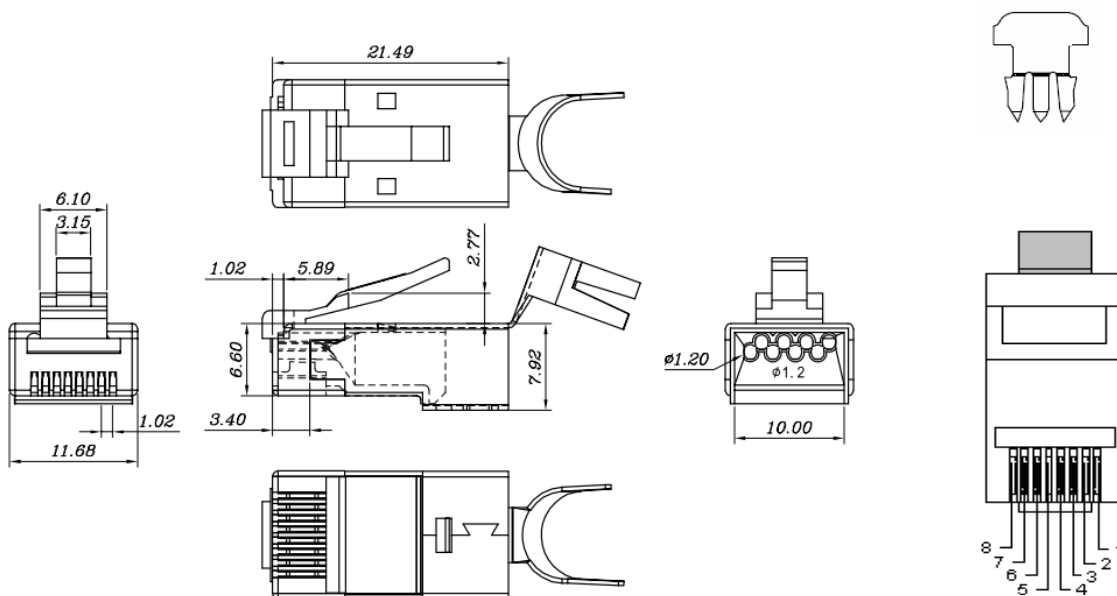

REF: MMCRJ45SC6BW1

Shielded RJ45 CAT6 plug for stranded or solid cable with big wire diameter mini 1.2mm

Descriptions

- Shielded RJ45 plug for shielded round stranded or solid cable category 6: **diameter mini 1.2mm**
- Equipped with 3 prongs
- Supplied with insert
- Conductors split on 2 levels in order to ensure a better crosstalk (NEXT)
- 8 positions – 8 contacts
- contact with gold plating 50 μ
- Materials : polycarbonate (UL94V-0 or UL94V-2) -
- Conditioning : by plastic box with 100 pieces

Electrical properties

Insulation resistance	100MΩ
Durability	200 mating cycles

3D picture