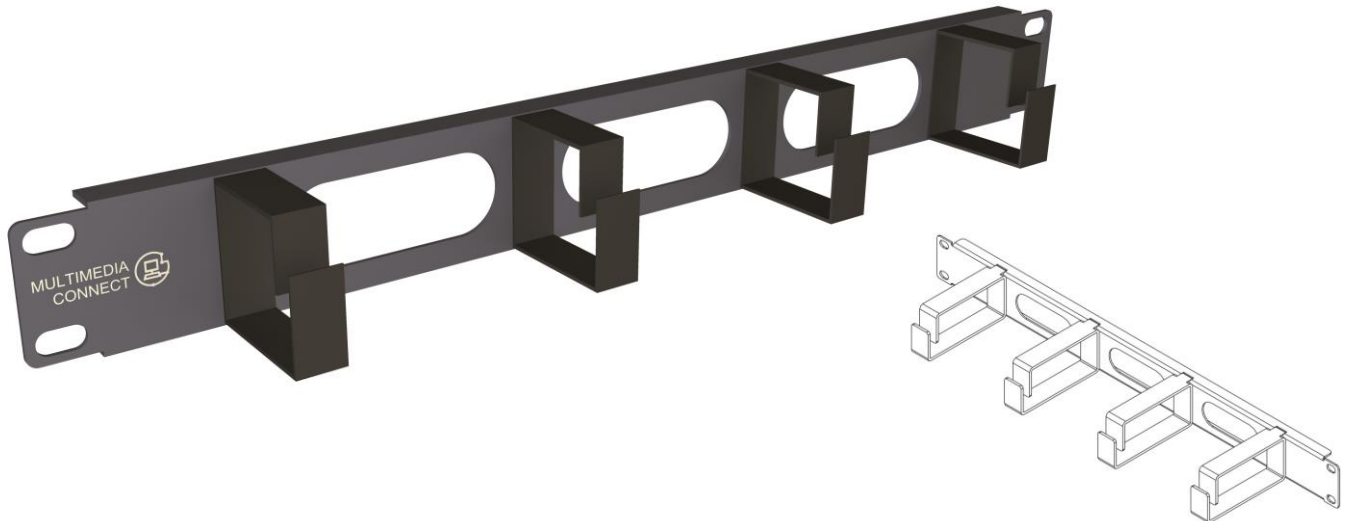

Ref MMCPF1U4CROG

19" 4 rings cable management panel – 1U

Descriptions

- 4 rings cable management panel
- Material : steel 15/10
- RAL 7035 or RAL 9005
- Equipped with 3 windows (24.4x69) for cabling through patching
- Packing : Unit

Dimension

Ordering information