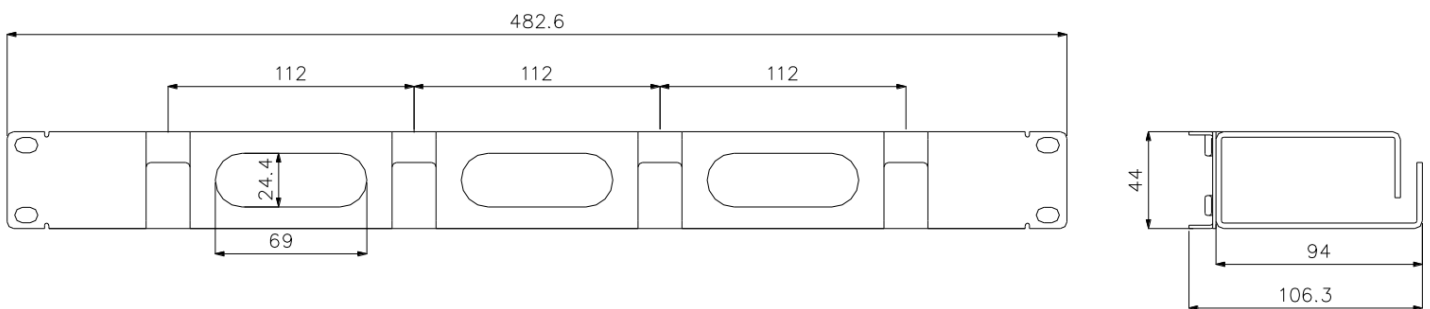

Ref MMCPF1U4CROG

19" 4 rings cable management panel – 1U

Descriptions

- 4 rings cable management panel
- Material : steel 15/10
- RAL 7035 or RAL 9005
- Equipped with 3 windows (24.4x69) for cabling through patching
- Packing : Unit

Dimension

Ordering information