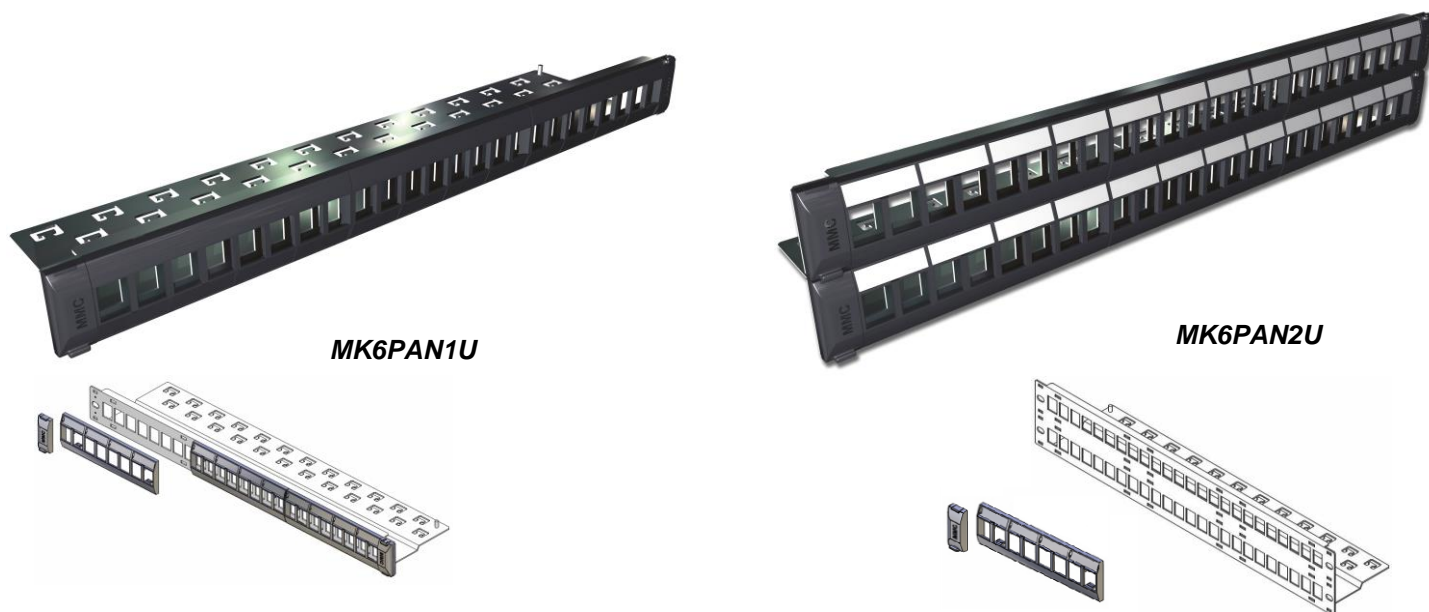

REF: MK6PANxU

Patch panel 19" for 24 (1U) or 48 (2U) connectors type Keystone

Descriptions

- Patch panel 24 or 48 connectors transforming in 8, 16, 24, 32 or 48 connectors Keystone type, colour: anthracite grey.
- Modularity management with hub cap MK6OB8PAN (covering 8 ports).
- Accept the MK series connectors.
- Equipped with a label holders for a better location.
- Protection of the label by an embedded translucent window.
- Possible location by clips of colours at the extremity.
- Obturator hub cap in sold individually.
- Automatic grounding.
- Delivered with screws and bolts for fixing.
- Delivered with luggage-label and precut label.

Related product

Part number	Designation
MK6OB8PAN	8 ports blank module
MK6OB1	1 port sap-in blank module
MK6CLIPx	Colored snap-in side module (Blue/Yellow/Red/Green)

Ordering information

Item No	Designation	Packaging
MK6PAN1U	24 ports 1U unloaded patch panel for MK	Unit in box
MK6PAN2U	48 ports 2U unloaded patch panel for MK	Unit in box