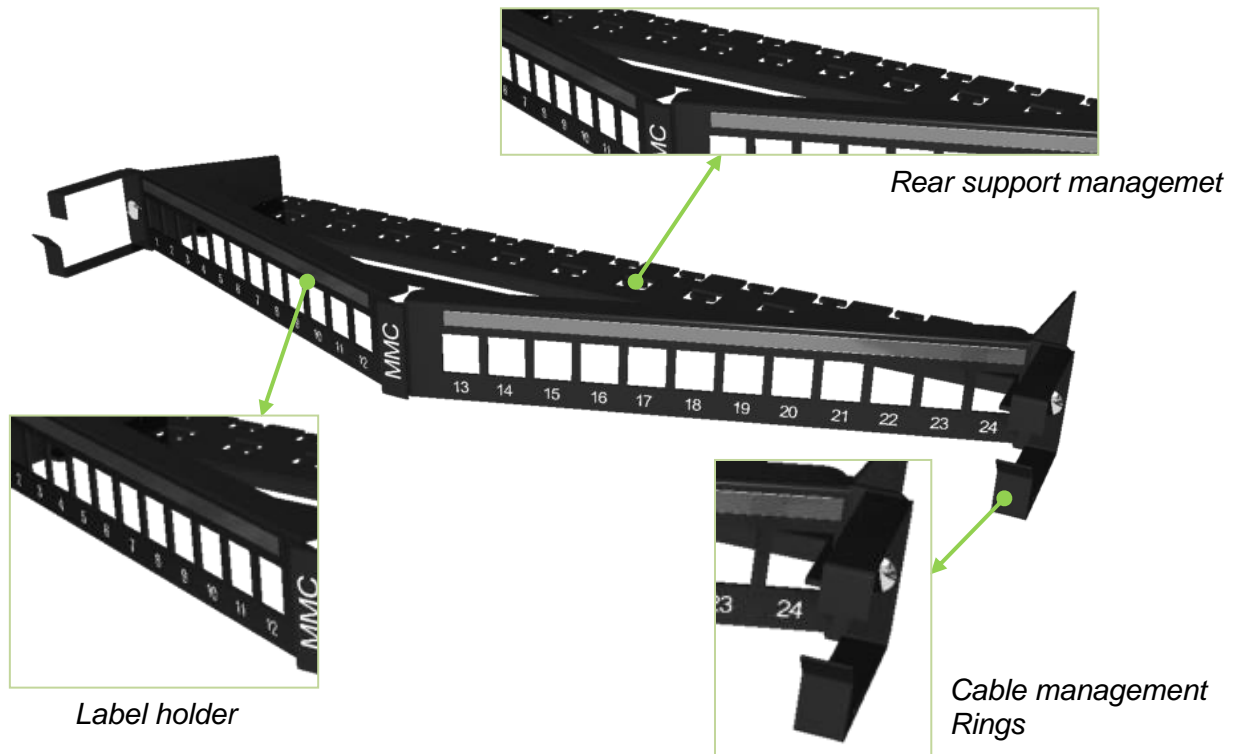

REF: MK6PANxUV

Angled patch panel 19" Keystone type

Descriptions

- Angled patch panel for a better lateral management of the patch cord
- Equipped with a rear support management cable
- Equipped with a lateral cable management rings
- Front face equipped with a hinge to improve the storage and to have the possibility to connect on flat
- Keystone type
- Direct grounding
- Painting epoxy grey anthracite

Related product

Item No	Designation	Packaging
MK6xx	RJ45 connector CAT6 MK range	8
MK6Axx	RJ45 connector CAT6A MK range	8
MK6OB1	Blank module for MK series	UNIT

Ordering information

Item No	Designation	Packaging
MK6PAN1UV	Angled patch panel 1U 24 ports	UNIT