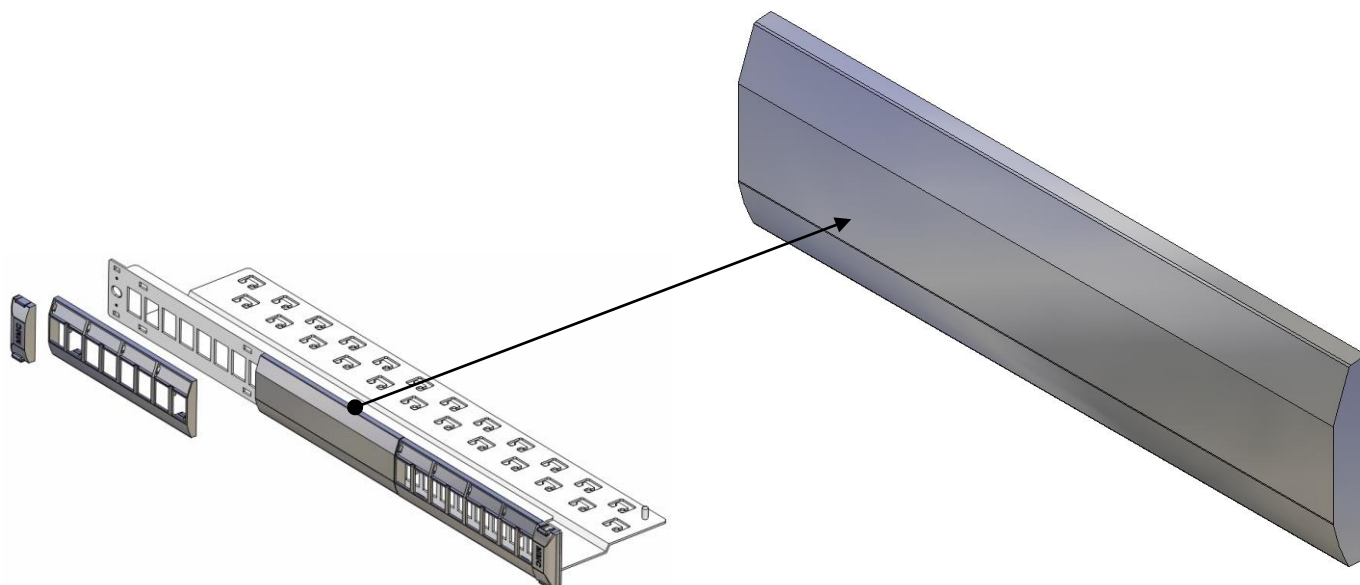

REF: MK6OB8PAN

Shutter for 8 MK connectors

Descriptions

- The shutter allows the modularity of the patch panels into 8 or 16 ports.
- Material : polypropylene

Related product

Part number	Designation
MK6PAN1U	24 ports 1U unloaded patch panel for MK
MK6PAN2U	48 ports 2U unloaded patch panel for MK

Ordering information

Item No	Designation	Packaging
MK6OB8PAN	Shutter for 8 MK connectors	Unit