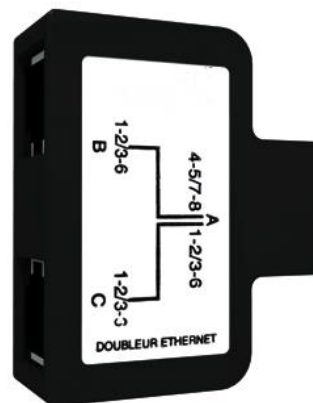

DEFM

Descriptions

- Allow to split a link in order to connect 2 workstations on the same socket
- **DEFF** : Doubleur Ethernet FTP Fixe
  - ❖ Direct connection on socket or patch panel
- **DEFM** : Doubleur Ethernet FTP Mobile
  - ❖ Connection on socket through RJ45 patch cord
  - ❖ Splitting is made nearest workstations

Ordering information

Item No	Designation	Packaging
DEFF	Shielded RJ45 splitter Female to Female/Female	Unit
DEFM	Shielded RJ45 splitter Male to Female/Female	Unit