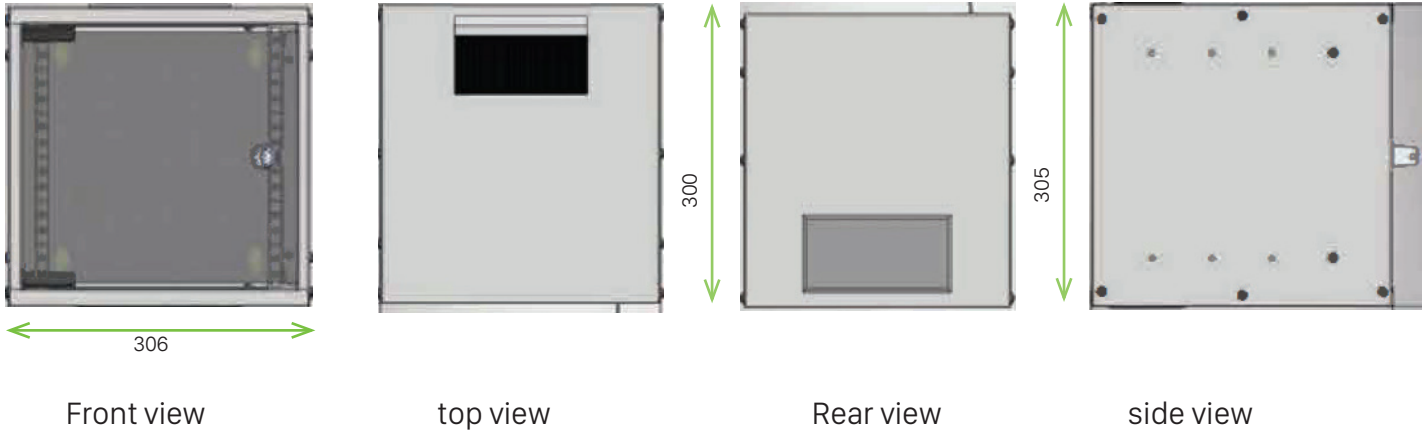

DC10COF6U

10" 6U BLACK WALL MOUNTED CABINET

+ BENEFITS

- Wall mounted cabinet 10"
- Available in 6U for office or residential application
- Reversible front door with 180° opening for a better access to the panel
- Large range of 10" accessories are available

DESCRIPTION / APPLICATIONS

- Large range of 10" accessories are available
- Reinforced 1.5 mm steel structure
- Aperture with brush for cable entry from the top
- Finition BLACK RAL 9005
- Galvanized steel bottom (ground return – 4 wall mounting points)
- Removable and reversible Front door with securit glass and 1 point lock
- 10" mounting adjustable in depth
- Load capacity 30 Kg

DRAWINGS AND DIMENSIONS

RELATED PRODUCT

ITEMS	DÉSIGNATION
DC10GC1U	10" cable management panel 3 rings
DC100BXU	10" blank panel 1U
DC10PM1U	10" sliding plate 350mm depth 350mm
DC104PC	10" power distribution unit U sockets

ORDERING INFORMATION

ITEMS	NUMBER OF U	DESCRIPTION	LOAD CAPACITY	PACKAGING
DC10COF6U	6	Wall mounting cabinet 10" depth 300 mm - 6U	30KG	unité