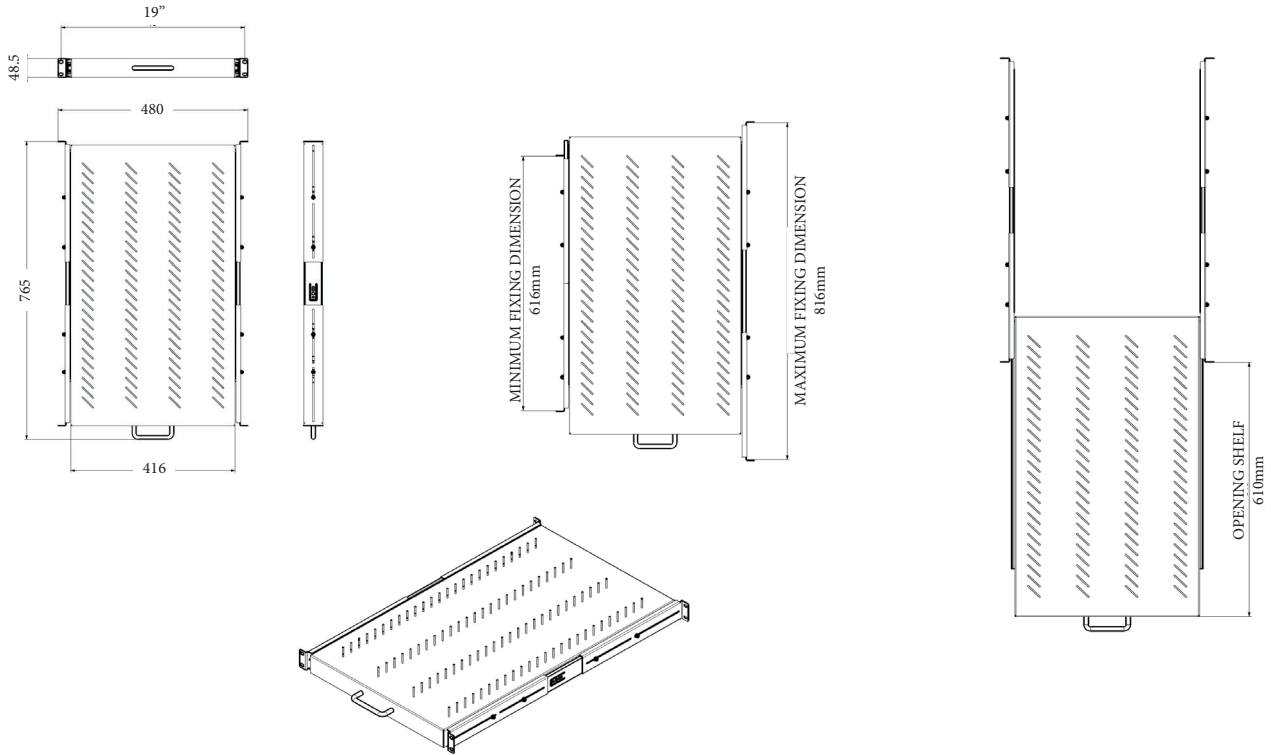

BSERVPG720G

19" sliding shelf for Technic and Essential 6 cabinet, depth 720mm – 1U

+ BENEFITS

- 19" format to support active devices, server, netter...
- Adjustable mounting depth
- Shelf opening up to 610mm
- Load capacity 30 kg

DESCRIPTION / APPLICATIONS

- Sliding adjustable shelf for Technic and Essential 6 cabinet of depth 1000m
- Shelf depth 720mm
- Height 1U
- Fixing on the front and rear mounting
- Painting époxy RAL7016
- Material :
 - shelf : sheet steel thickness 18/10
 - Support : tôle acier épaisseur 3mm
- Load capacity : 30kg

DRAWINGS AND DIMENSIONS

ORDER INFORMATION

ITEMS	DESCRIPTION	PACKING
BSERVPG720G	19" SLIDING SHELF DEPTH 720 - 1U	unit