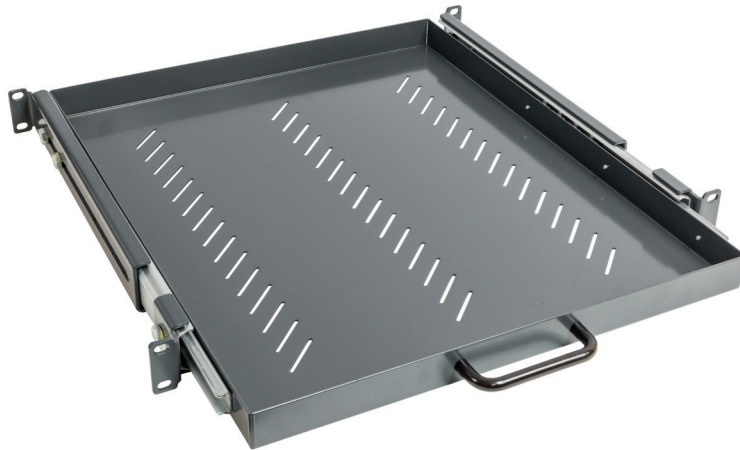

BSERVPG720G

19" sliding shelf for Technic and Essential 6 cabinet, depth 720mm – 1U

+ BENEFITS

- 19" format to support active devices, server, netter...
- Adjustable mounting depth
- Shelf opening up to 610mm
- Load capacity 30 kg

DESCRIPTION / APPLICATIONS

- Sliding adjustable shelf for Technic and Essential 6 cabinet of depth 1000m
- Shelf depth 720mm
- Height 1U
- Fixing on the front and rear mounting
- Painting époxy RAL7016
- Material :
 - shelf : sheet steel thickness 18/10
 - Support : tôle acier épaisseur 3mm
- Load capacity : 30kg

DRAWINGS AND DIMENSIONS

ORDER INFORMATION

ITEMS	DESCRIPTION	PACKING
BSERVPG720G	19" SLIDING SHELF DEPTH 720 - 1U	unit