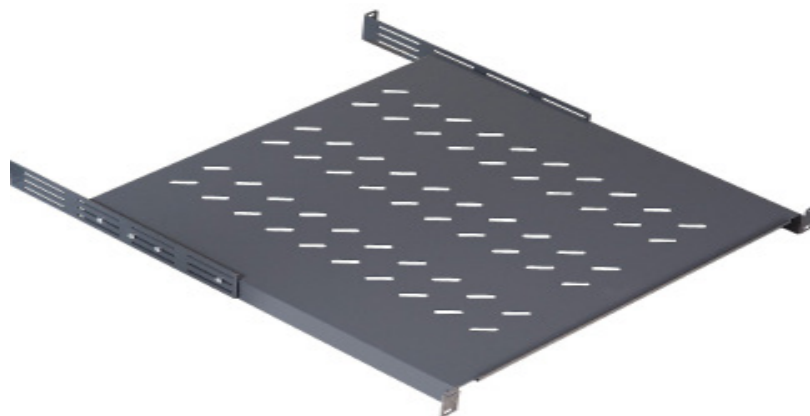

## BPFxUyyyAD

19" fixed plate adjustable in depth - depth 450 ou 550mm - 1U or 2U

### GENERAL CHARACTERISTICS

- 19" fixed shelf adjustable in depth
- Depth 450mm for the BPF1U450AD or 550mm for the BPF2U550AD
- Height 1U or 2U
- Assembly on the four mounting
- Painting epoxy RAL 7016
- Material: sheet steel 15/10
- Load capacity : 35kg

### ORDERING INFORMATION

PART NUMBER	DESIGNATION	PACKAGING
BPF1U450AD	19" fixed shelf adjustable in depth - 450mm- 1U	Unit
BPF2U550AD	19" fixed shelf adjustable in depth - 550mm - 2U	Unit