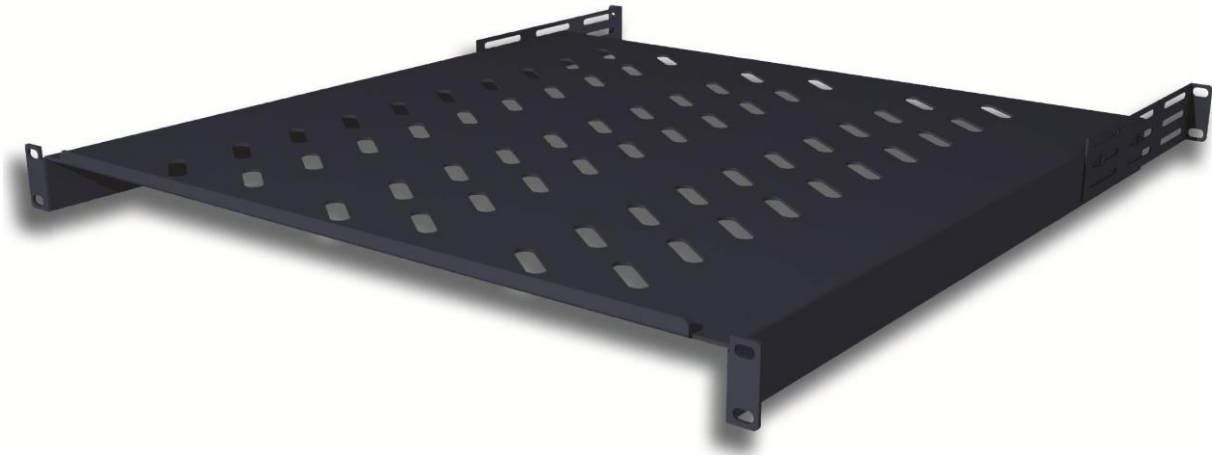

**REF: BPF2U550AD**

19" fixed plate adjustable in depth – depth 550mm – 2U

## Descriptions

- Fixed plate adjustable in depth
- Paint powder epoxy RAL 7016
- Load capacity 25 kg
- Assembly on four 19" mountings : 2U in front and 1U rear

## Ordering information

Réf.	Designation	Packaging
<b>BPF2U550AD</b>	Fixed plate 450mm adjustable in depth	Unit