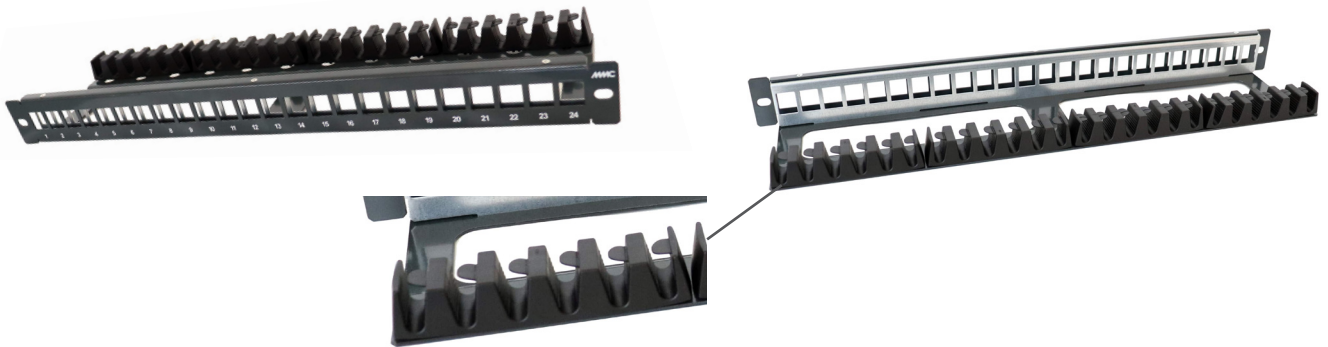

BCPAN1U

19" RJ45 unloaded patch panel for 24 ports - BC range

+ BENEFITS

- Keystone patch panel compliant with MMC connectivity (BC & LK)
- Patch panel with double skin for grounding kit
- Ports identified for an easy and simple identification
- Smart cable management without any cable tie
- Green packing 100% recyclable

DESCRIPTION / APPLICATIONS

- Modular keystone patch panel 1U for MMC RJ45 connector
- Keystone format
- Direct grounding
- Flush mounted connector with double skin steel
- Equipped with rear cable management to allow cable fixing without cable tie
- Grey color RAL7016

RELATED PRODUCT

ITEM	DESCRIPTION	PACKING
BCOB	1 port blank module	10

ORDERING INFORMATION

ITEM	DESCRIPTION	PACKING
BCPAN1U	24 ports 1U unloaded patch panel	Unit