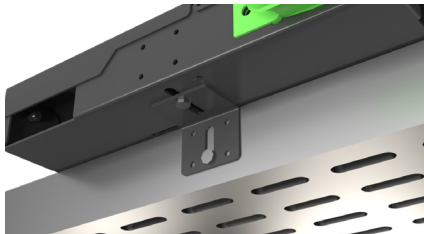

BCBOXFS12

12 ports metal consolidation box

BENEFITS +

- 12 ports consolidation box: compatible with our MMC connector series (IV, LK, BC)
- Fixing cable tray or technical underfloor
- Adjustable brackets for cable tray width

- Keystone 12 ports RJ45 consolidation box
- Removable back and front cover for better connector access
- Fixing bracket 2 positions :
 - Floor or wall mounting
 - Fixing on cable tray
- Management rings on the front face for lateral exit of cords and / or consolidation links

- Removable fixing brackets for installation on a cable tray or floor installation

- Inputs / outputs lateral or axial cables

Fixing on cable tray

Technical ceiling

BCBOXFS12

12 ports metal consolidation box

- Maximum modularity from 150mm to 325mm, for mounting on path cable with different widths

Material

Steel thickness 18/10

Color

RAL 7016

DIMENSIONS

ORDERING INFORMATION

P/N	DESCRIPTION	PACKAGING
BCBOXFS12	12 ports consolidation box	UNIT