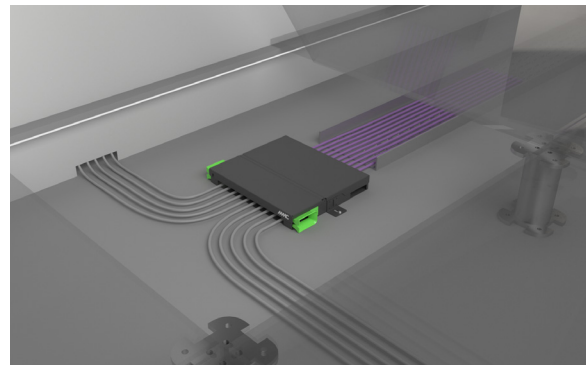

BCBOXFS12

12 ports metal consolidation box

BENEFITS +

- 12 ports consolidation box: compatible with our MMC connector series (IV, LK, BC)
- Fixing cable tray or technical underfloor
- Adjustable brackets for cable tray width

- Keystone 12 ports RJ45 consolidation box
- Removable back and front cover for better connector access
- Fixing bracket 2 positions :
 - Floor or wall mounting
 - Fixing on cable tray
- Management rings on the front face for lateral exit of cords and / or consolidation links

- Removable fixing brackets for installation on a cable tray or floor installation

- Inputs / outputs lateral or axial cables

Fixing on cable tray

Technical ceiling

BCBOXFS12

12 ports metal consolidation box

- Maximum modularity from 150mm to 325mm, for mounting on path cable with different widths

Material

Steel thickness 18/10

Color

RAL 7016

DIMENSIONS

ORDERING INFORMATION

P/N	DESCRIPTION	PACKAGING
BCBOXFS12	12 ports consolidation box	UNIT