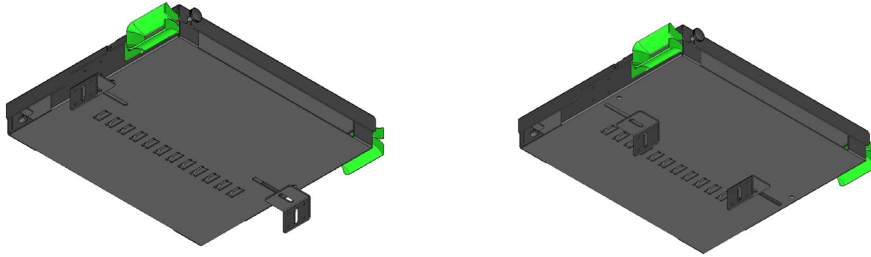

BCBOXFS12

12 ports metal consolidation box

BENEFITS +

- 12 ports consolidation box: compatible with our MMC connector series (IV, LK, BC)
- Fixing cable tray or technical underfloor
- Adjustable brackets for cable tray width

- Keystone 12 ports RJ45 consolidation box
- Removable back and front cover for better connector access
- Fixing bracket 2 positions :
 - Floor or wall mounting
 - Fixing on cable tray
- Management rings on the front face for lateral exit of cords and / or consolidation links

- Removable fixing brackets for installation on a cable tray or floor installation

- Inputs / outputs lateral or axial cables

Fixing on cable tray

Technical ceiling

BCBOXFS12

12 ports metal consolidation box

- Maximum modularity from 150mm to 325mm, for mounting on path cable with different widths

Material

Steel thickness 18/10

Color

RAL 7016

DIMENSIONS

ORDERING INFORMATION

P/N	DESCRIPTION	PACKAGING
BCBOXFS12	12 ports consolidation box	UNIT