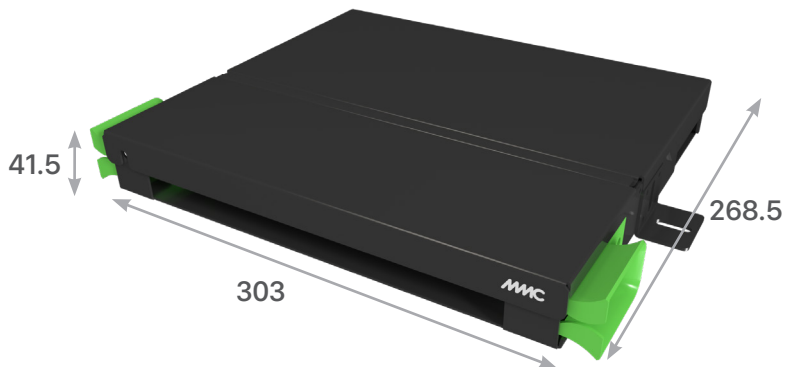

BCBOXFS12

12 ports metal consolidation box

BENEFITS +

- 12 ports consolidation box: compatible with our MMC connector series (IV, LK, BC)
- Fixing cable tray or technical underfloor
- Adjustable brackets for cable tray width

- Keystone 12 ports RJ45 consolidation box
- Removable back and front cover for better connector access
- Fixing bracket 2 positions :
 - Floor or wall mounting
 - Fixing on cable tray
- Management rings on the front face for lateral exit of cords and / or consolidation links

- Removable fixing brackets for installation on a cable tray or floor installation

- Inputs / outputs lateral or axial cables

Fixing on cable tray

Technical ceiling

BCBOXFS12

12 ports metal consolidation box

- Maximum modularity from 150mm to 325mm, for mounting on path cable with different widths

Material

Steel thickness 18/10

Color

RAL 7016

DIMENSIONS

ORDERING INFORMATION

P/N	DESCRIPTION	PACKAGING
BCBOXFS12	12 ports consolidation box	UNIT