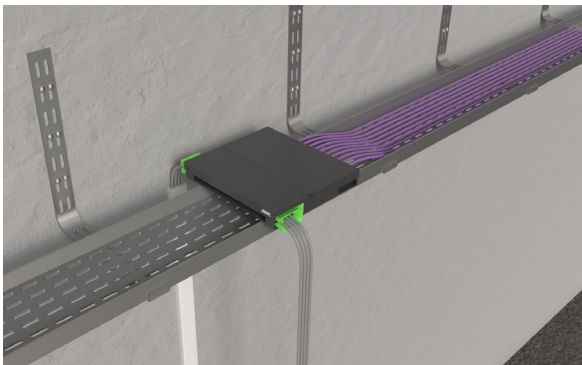

BCBOXFS12

12 ports metal consolidation box

BENEFITS +

- 12 ports consolidation box: compatible with our MMC connector series (IV, LK, BC)
- Fixing cable tray or technical underfloor
- Adjustable brackets for cable tray width

- Keystone 12 ports RJ45 consolidation box
- Removable back and front cover for better connector access
- Fixing bracket 2 positions :
 - Floor or wall mounting
 - Fixing on cable tray
- Management rings on the front face for lateral exit of cords and / or consolidation links

- Removable fixing brackets for installation on a cable tray or floor installation

- Inputs / outputs lateral or axial cables

Fixing on cable tray

Technical ceiling

BCBOXFS12

12 ports metal consolidation box

- Maximum modularity from 150mm to 325mm, for mounting on path cable with different widths

Material

Steel thickness 18/10

Color

RAL 7016

DIMENSIONS

ORDERING INFORMATION

P/N	DESCRIPTION	PACKAGING
BCBOXFS12	12 ports consolidation box	UNIT