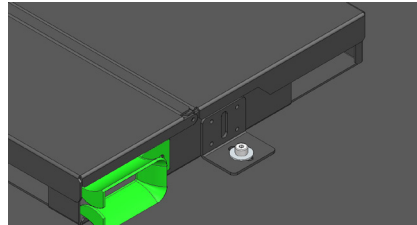

BCBOXFS12

12 ports metal consolidation box

BENEFITS +

- 12 ports consolidation box: compatible with our MMC connector series (IV, LK, BC)
- Fixing cable tray or technical underfloor
- Adjustable brackets for cable tray width

- Keystone 12 ports RJ45 consolidation box
- Removable back and front cover for better connector access
- Fixing bracket 2 positions :
 - Floor or wall mounting
 - Fixing on cable tray
- Management rings on the front face for lateral exit of cords and / or consolidation links

- Removable fixing brackets for installation on a cable tray or floor installation

- Inputs / outputs lateral or axial cables

Fixing on cable tray

Technical ceiling

BCBOXFS12

12 ports metal consolidation box

- Maximum modularity from 150mm to 325mm, for mounting on path cable with different widths

Material

Steel thickness 18/10

Color

RAL 7016

DIMENSIONS

ORDERING INFORMATION

P/N	DESCRIPTION	PACKAGING
BCBOXFS12	12 ports consolidation box	UNIT