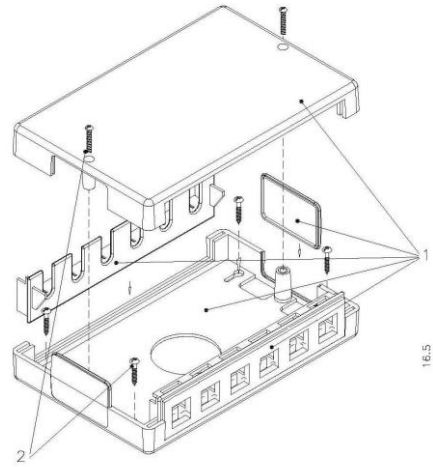

**REF : BCBOX12**

Mounted box for 6 or 12 RJ45 BC connectors

**Application**

- Mounted box for 6 or 12 RJ45 connectors
- Material : ABS UL94V-0
- Screw included
- Dimensions (L x d x h) : 171 x 112 x 38mm
- Packing : unit

**Dimensions**

**Ordering informations**

Item No	Designation	Packaging
BCBOX12	BOX of 6 or 12 RJ45 BC connector	Unit