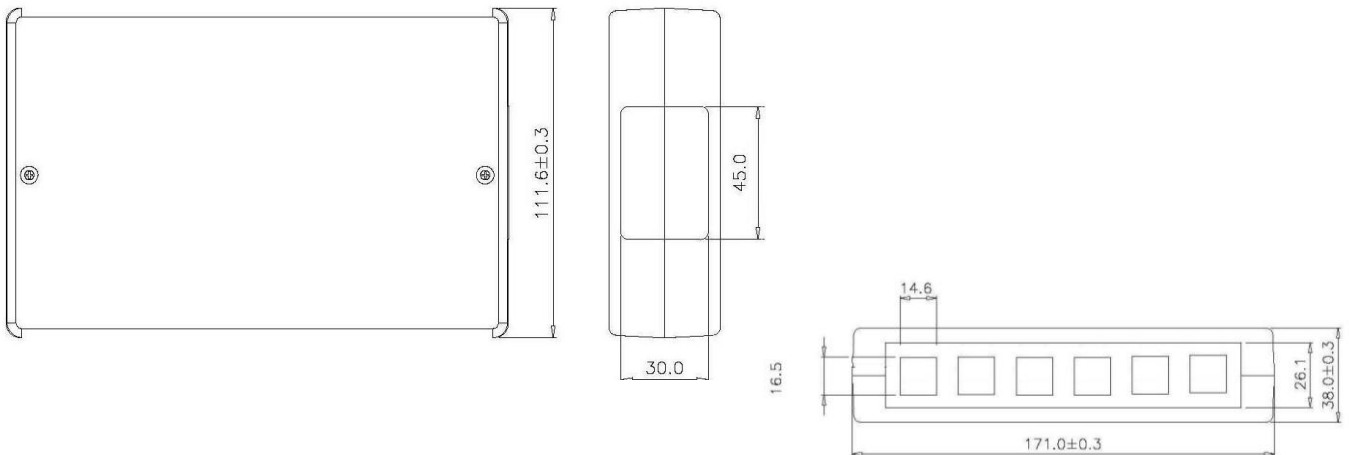

**REF : BCBOX12**

Mounted box for 6 or 12 RJ45 BC connectors

**Application**

- Mounted box for 6 or 12 RJ45 connectors
- Material : ABS UL94V-0
- Screw included
- Dimensions (L x d x h) : 171 x 112 x 38mm
- Packing : unit

**Dimensions**

**Ordering informations**

Item No	Designation	Packaging
BCBOX12	BOX of 6 or 12 RJ45 BC connector	Unit