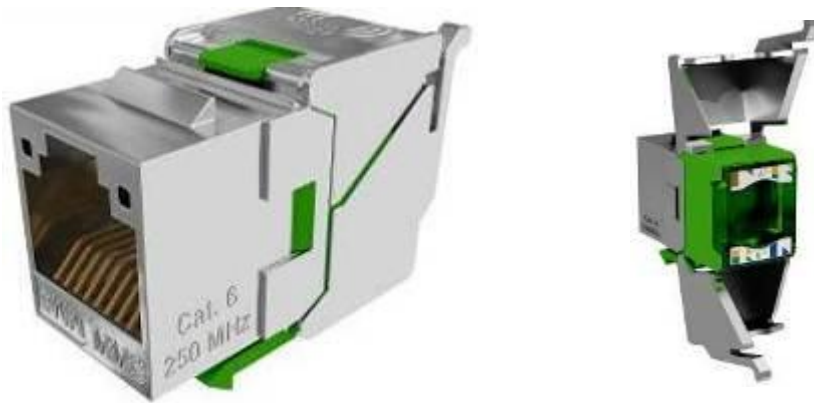

REF: BC6FSTLy

BC range CAT6 RJ45 keystone 360° shielded tooless version

Descriptions

- Tooless termination
- Two back caps linked to the connector's body (no loose part)
- 360° shielding: direct contact with the cable ensured by an adjustable flange.
- Compact : compatible with a big part of face plate (28.25 mm)
- Universal keystone type
- Equipped with a translucent wire sorting insert bar to allow easy visual inspection of wiring
- Optimized printed circuit to improve high frequencies crosstalk performance
- Visibility of the code color to ensure a visual monitoring during connection
- Metal contact for the grounding on the patch panel
- Dust shutter (optional) in different color (red, yellow, blue, white and green)

Performances

CONNECTOR	SYSTEM
IEC 60603-7-5	EIA/TIA 568-C.2
EN 60603-7-5	ISO 11801
FCC Part 68 subpart F	EN 50173-1
TIA 570-B	IEEE 802.3 af PoE
UL 18663	IEEE 802.3 at PoEP

Technical properties

Connection without tool by CAD	Bronze + platine / Cu + SnPb 80µ"
Solid and flexible conductor	From AWG26 to AWG22
Maximum insulation diameter	1.3 mm
Maximum cable diameter	8.5 mm
Contacts	Bronze, platine Ni+Au 1.2µm
Metal body	ZAMAC
Color code	T568A et T568B

REF: BC6FSTLy

BC range CAT6 RJ45 keystone 360° shielded tooless version

Electrical properties

Contact resistance	≤ 20 mΩ IEC 60512-2-1 Test 2a
Input/Output resistance	≤ 200 mΩ IEC 60512-2-1 Test 2a
Insulation resistance	≥ 500 MΩ à 100V d.c. IEC 60512-3-1Test 3a
Voltage	≥ 1000V d.c. contact to contact ≥ 1500V d.c. contact to screen (IEC 60512-4-1 Test 4a Method A)
Cycles of insertion	> 1000
Operating voltage	≤ 72V DC
Capacity of power	≤ 30W
Disturbance of vibration	≤ 10µs (3 axis) (IEC 60512-4-1 Test 2e)
Operating Temperature	-40°C to +70°C