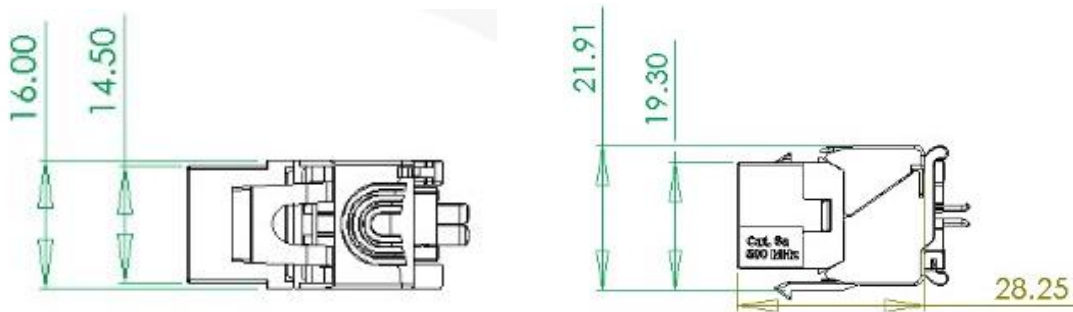

REF: BC6FSTLy

BC range CAT6 RJ45 keystone 360° shielded tooless version

Electrical properties

Contact resistance	≤ 20 mΩ IEC 60512-2-1 Test 2a
Input/Output resistance	≤ 200 mΩ IEC 60512-2-1 Test 2a
Insulation resistance	≥ 500 MΩ à 100V d.c. IEC 60512-3-1Test 3a
Voltage	≥ 1000V d.c. contact to contact ≥ 1500V d.c. contact to screen (IEC 60512-4-1 Test 4a Method A)
Cycles of insertion	> 1000
Operating voltage	≤ 72V DC
Capacity of power	≤ 30W
Disturbance of vibration	≤ 10µs (3 axis) (IEC 60512-4-1 Test 2e)
Operating Temperature	-40°C to +70°C

3D picture

Related product

Réf.	Designation	Packaging
BCDUSTSHBL8	White dust shutter	8
BCDUSTSHB8	Blue dust shutter	8
BCDUSTSHV8	Green dust shutter	8
BCDUSTSHR8	Red dust shutter	8
BCDUSTSHJ8	Yellow dust shutter	8