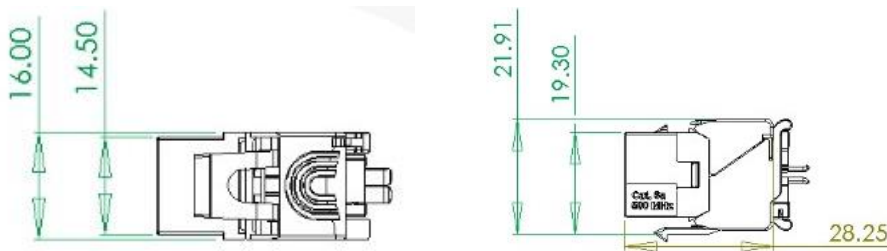

REF: BC6AFSTLy

BC range CAT6A RJ45 keystone 360° shielded tooless version

Electrical properties

Contact resistance	≤ 20 mΩ IEC 60512-2-1 Test 2a
Input/Output resistance	≤ 200 mΩ IEC 60512-2-1 Test 2a
Insulation resistance	≥ 500 MΩ @ 100V DC IEC 60512-3-1Test 3a
Voltage	≥ 1000V DC contact to contact ≥ 1500V DC contact to screen (IEC 60512-4-1 Test 4a Method A)
Cycles of insertion	> 1000
Operating voltage	≤ 72V DC
Capacity of power	≤ 30W
Disturbance of vibration	≤ 10μs (3 axis) (IEC 60512-4-1 Test 2e)
Operating Temperature	-40°C to +70°C

3D picture

Related product

Réf.	Designation	Packaging
BCDUSTSHBL8	White dust shutter	8
BCDUSTSHB8	Blue dust shutter	8
BCDUSTSHV8	Green dust shutter	8
BCDUSTSHR8	Red dust shutter	8
BCDUSTSHJ8	Yellow dust shutter	8