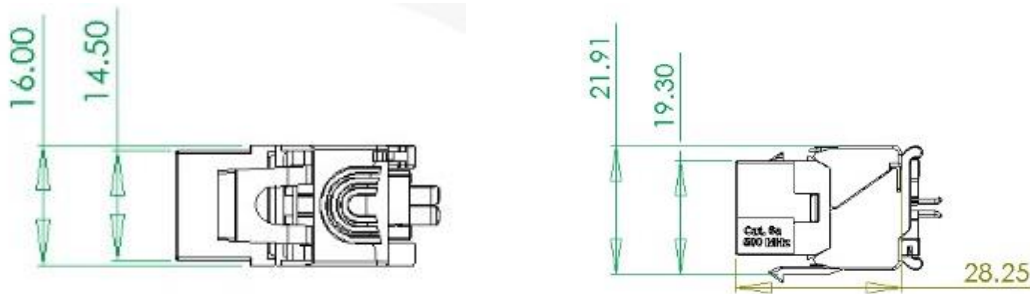

REF: BC5EFSTLy

BC range CAT5e RJ45 keystone 360° shielded tooless version

Electrical properties

Contact resistance	≤ 20 mΩ IEC 60512-2-1 Test 2a
Input/Output resistance	≤ 200 mΩ IEC 60512-2-1 Test 2a
Insulation resistance	≥ 500 MΩ à 100V DC. IEC 60512-3-1Test 3a
Voltage	≥ 1000V DC. contact to contact ≥ 1500V DC contact to screen (IEC 60512-4-1 Test 4a Method A)
Cycles of insertion	>1000
Operating voltage	≤ 72V DC
Capacity of power	≤ 30W
Disturbance of vibration	≤ 10µs (3 axis) (IEC 60512-4-1 Test 2e)
Operating Temperature	-40°C to +70°C

3D picture

Related product

Réf.	Designation	Packaging
BCDUSTSHBL8	White dust shutter	8
BCDUSTSHB8	Blue dust shutter	8
BCDUSTSHV8	Green dust shutter	8
BCDUSTSHR8	Red dust shutter	8
BCDUSTSHJ8	Yellow dust shutter	8