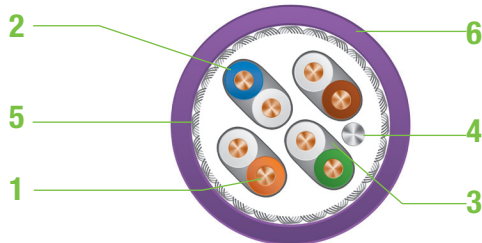

600xSHCy

S/FTP CAT7 4 or 2x4 pairs cable 600MHz LSZH sheath Cca

1. **Conductor** : solid bare copper AWG23
2. **Insulation** : PE Skin Foam Skin
3. **Individual shield** : Aluminum/Polyester foil - coverage 110%
4. **Drain wire** : Solid tinned copper
5. **General shield** : Tinned copper braid
6. **Outer sheath** : LSZH - RAL 4001

DESCRIPTIONS

The 6004SH data cable is used in full shielded structured cabling system, for horizontal configuration. This cable offer an excellent high-speed and error free transmission up to high frequency, 600Mhz.

The combination of individual foil and general braid offer to the cable a very high electromagnetic immunity (coupling attenuation > 75 dB), recommended in case of disturbed environment.

APPLICATIONS

Ethernet Base T up to 10Gbits/s	TOKEN RING 4/16 MBITS
ISDN	ATM 155, 622Mbits/s & 1.2Gbits
IEEE 802.3 af /at : PoE and PoE+	

600xSHCy

S/FTP CAT7 4 or 2x4 pairs cable 600MHz LSZH sheath Cca

ENVIRONMENTAL PROPERTIES

CPR Level	Cca - s1,d1,a1
Fire behaviour	IEC 60332-1
Operating Temperature	-20°C / +70°C
Minimum bending radius	8 x cable diameter
Compliant to RoHS	